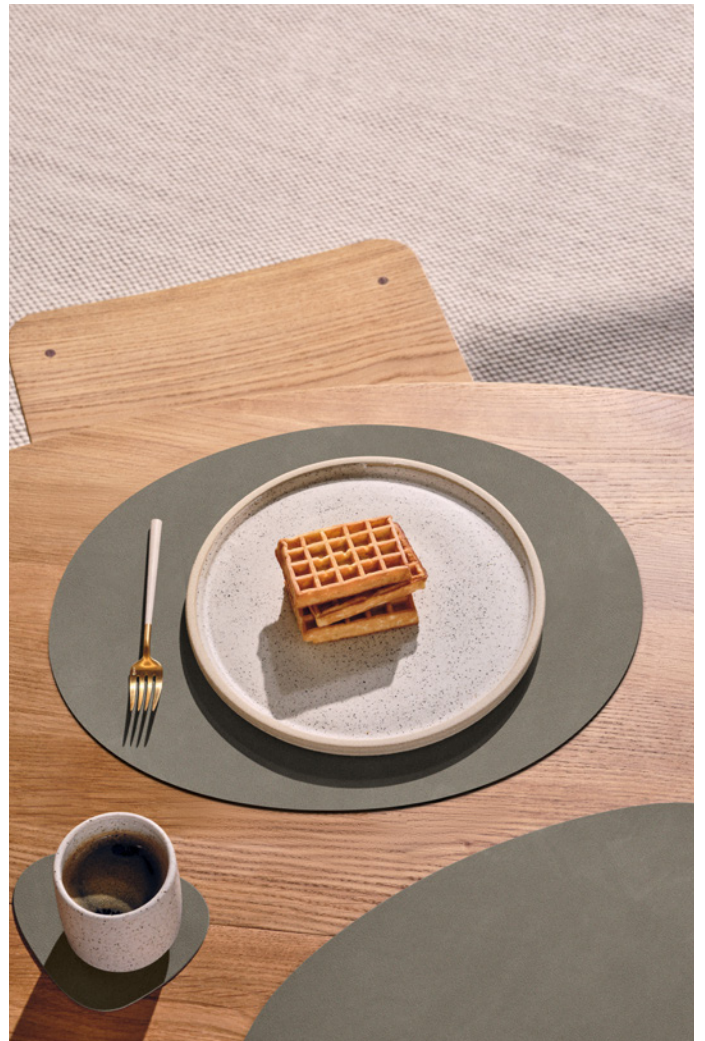

OVAL-SHAPED

The oval shape exudes grace and versatility, offering a unique twist to traditional table settings. The oval-shaped table mat come in two sizes: 35x46 cm and 26x33 cm – and can always be customized to desired sizes.