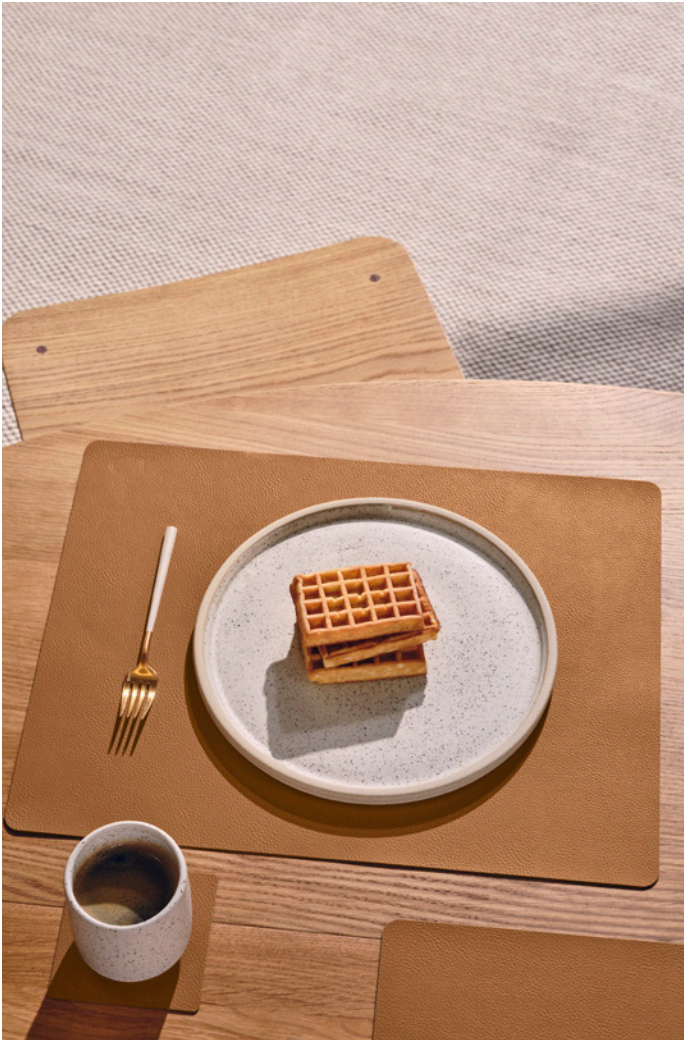

## THE CURVE

The curve is unique to LIND DNA. The first time this organic shape was introduced was in our curve-shaped table mats. The idea back then was to create an innovative, decorative, and functional design for the table mat with the perfect dimensions to accommodate a plate, glass, and cutlery. The shape boasts timeless design with a contemporary feel, and its organic form complements all types of tables, whether round or rectangular, and everything in between. Today, the curve shape is synonymous with LIND DNA and remains a highly popular choice, but our range also includes Square, Circle, and Oval shapes.