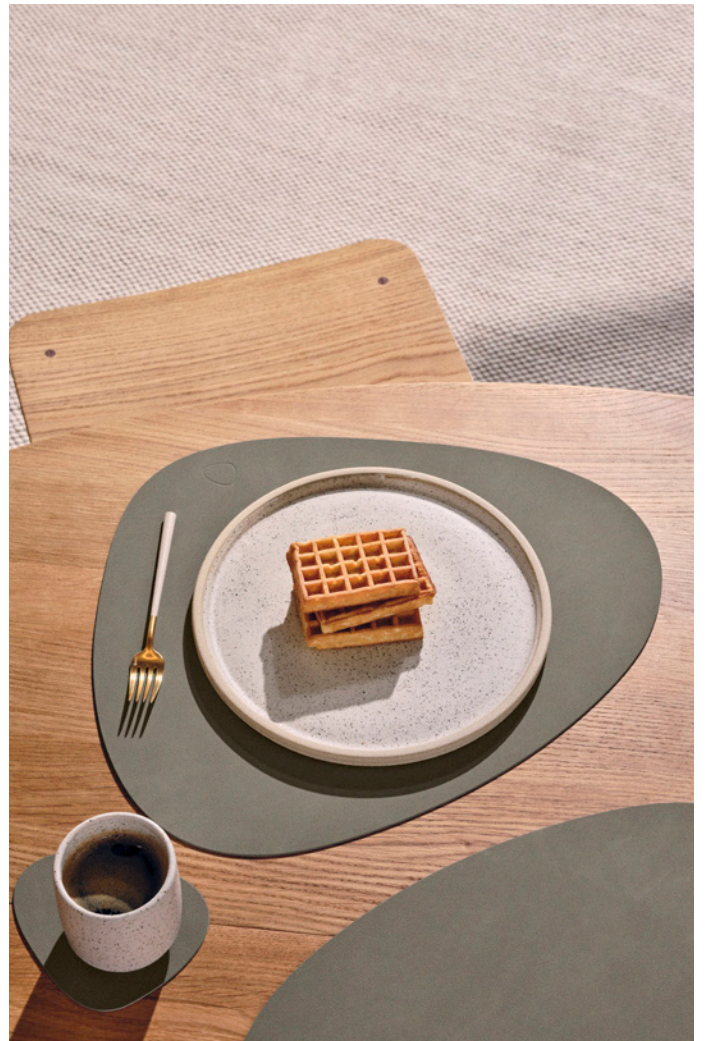

## THE CURVE

The curve is unique to LIND DNA. The first time this organic shape was introduced was in our curve-shaped table mats. The idea back then was to create an innovative, decorative, and functional design for the table mat with the perfect dimensions to accommodate a plate, glass, and cutlery. The shape boasts timeless design with a contemporary feel, and its organic form complements all types of tables, whether round or rectangular, and everything in between. Today, the curve shape is synonymous with LIND DNA and remains a highly popular choice, but our range also includes Square, Circle, and Oval shapes.

## SQUARE-SHAPED

The square shape is a classic and popular choice offering the opportunity to adorn elegant tables by playing with lines and angles. The square-shaped table mats come in three sizes: 35x45 cm, 26.5x34.5 cm, 28x28 cm, and glass mat in the size 10x10 cm – and can always be customized to desired sizes.