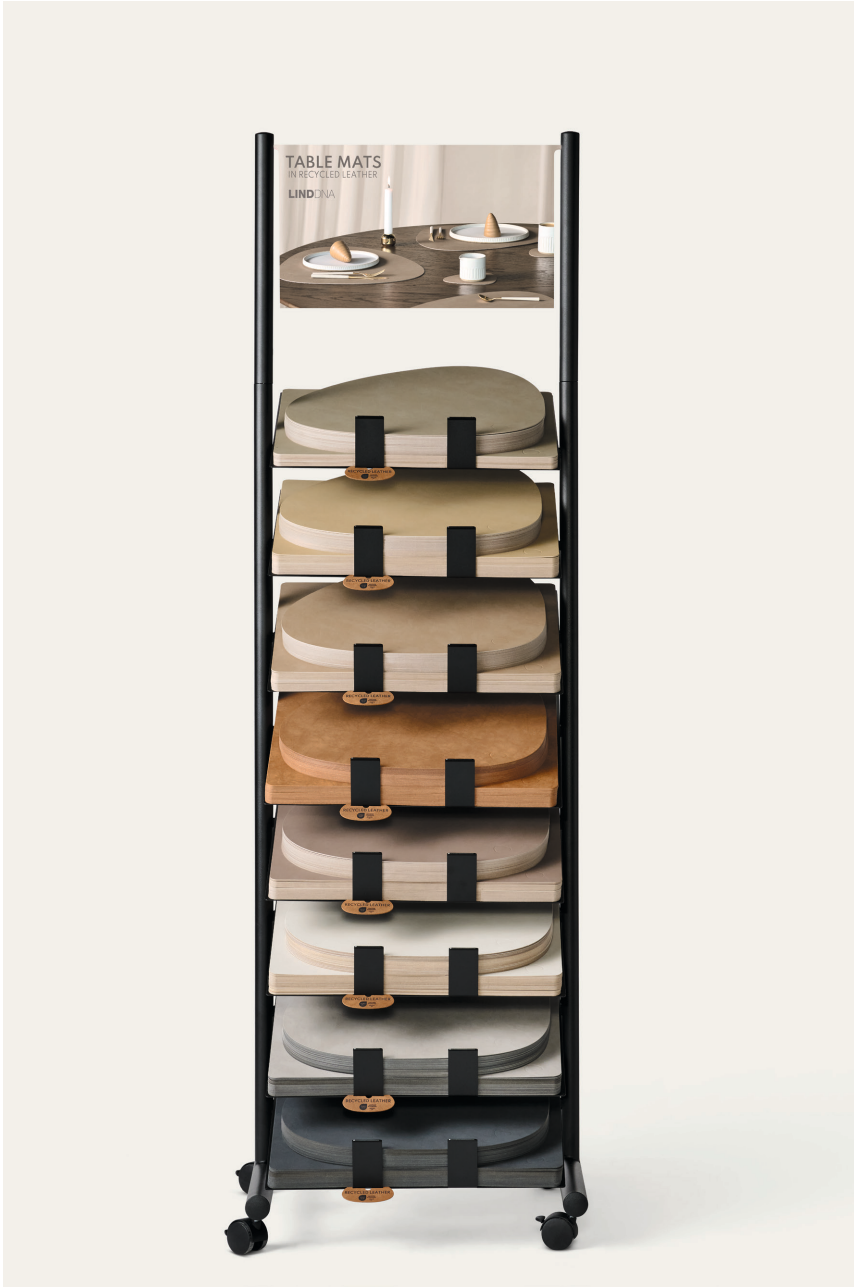

BLACK
FLOOR DISPLAY WITH SIGN

NUPO COLOUR SELECTION

Herbal Dust, Khaki, Nougat, Nature, Truffle, Oyster White, Light Grey, Anthracite