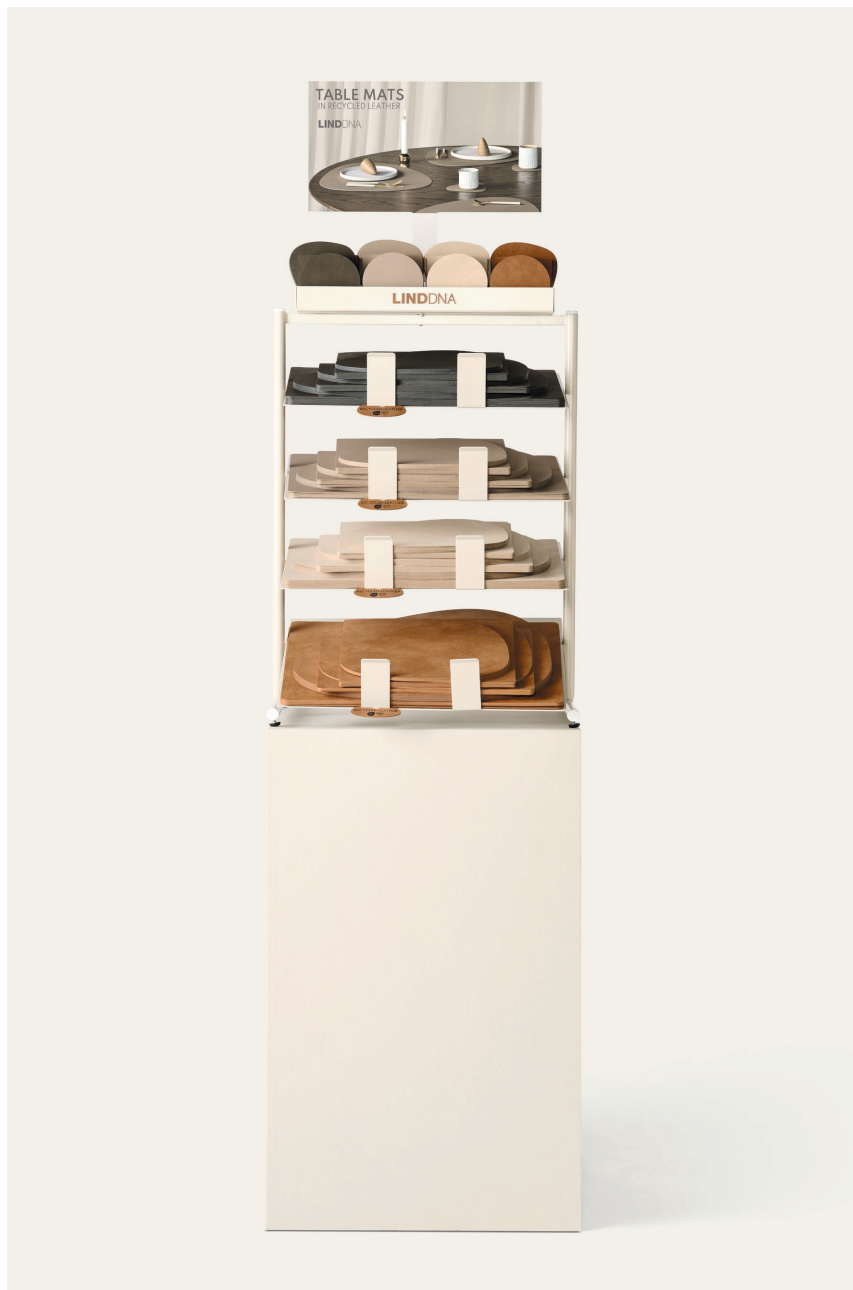

SOOTHING BEIGE

TABLE DISPLAY WITH GLASS MAT BOX AND SIGN

NUPO COLOUR SELECTION
Caviar, Clay Brown, Sand, Nature