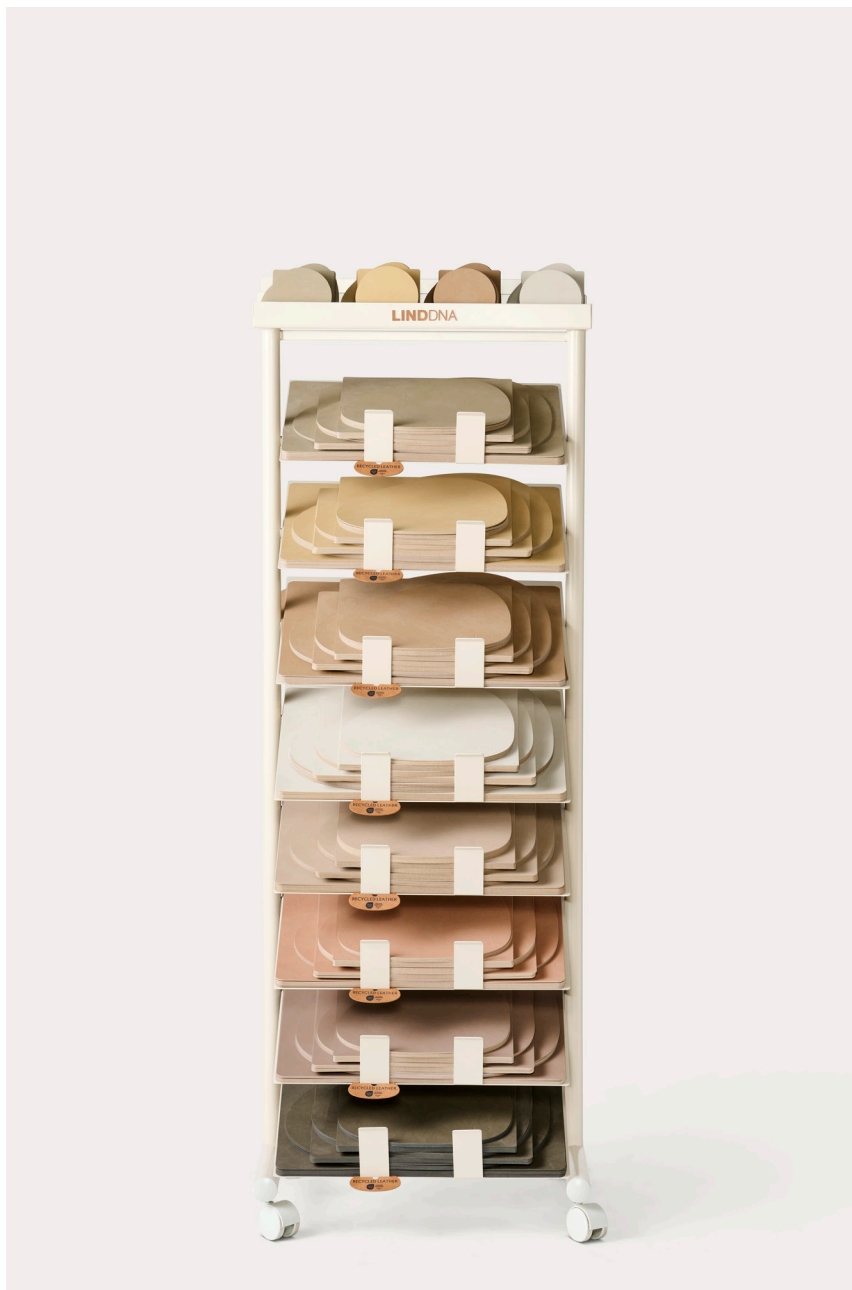

SOOTHING BEIGE

FLOOR DISPLAY WITH GLASS MAT BOX

NUPO COLOUR SELECTION

Herbal Dust, Khaki, Nougat, Oyster White, Clay Brown, Old Rose, Truffle, Caviar