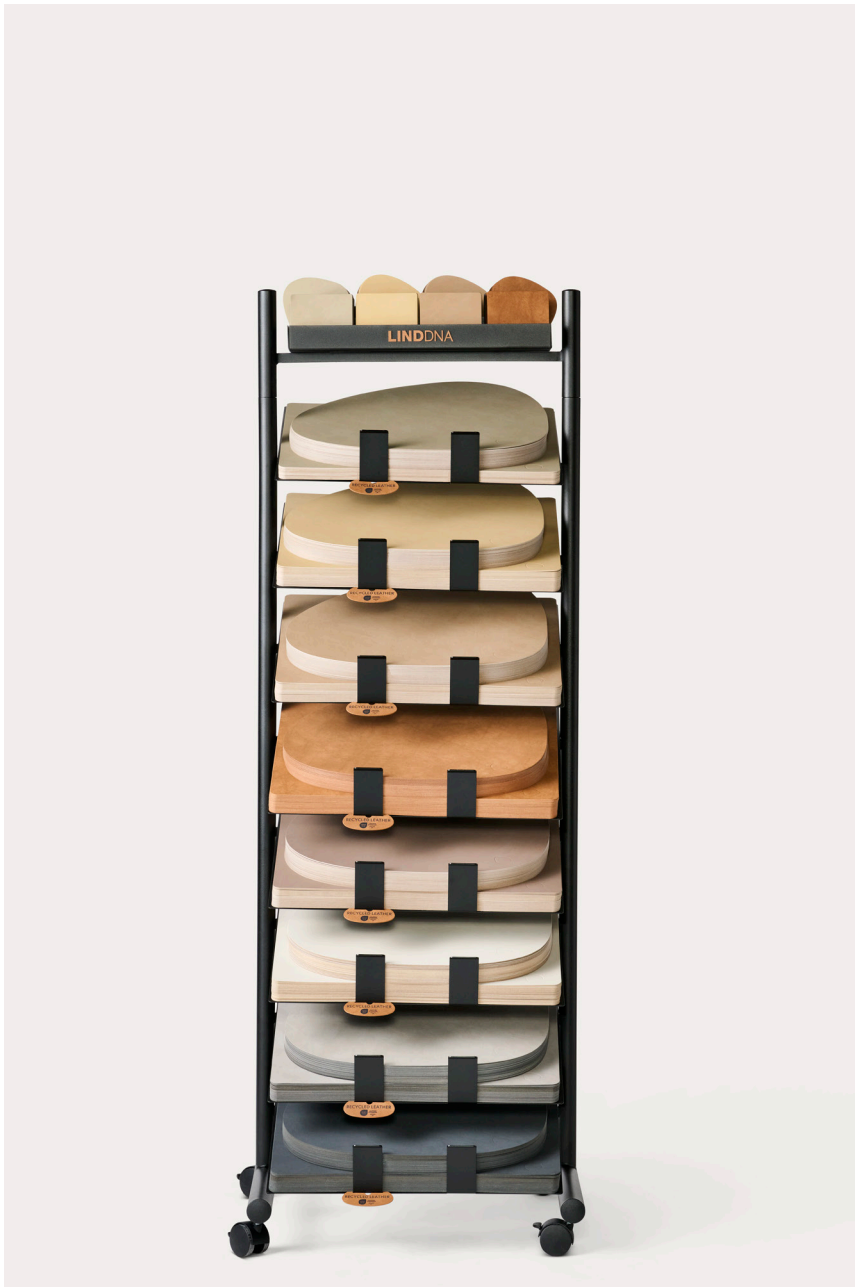

BLACK
FLOOR DISPLAY WITH GLASS MAT BOX

NUPO COLOUR SELECTION

Herbal Dust, Khaki, Nougat, Nature, Truffle, Oyster White, Light Grey, Anthracite