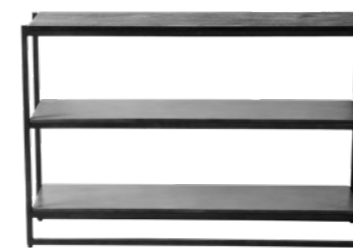

8270002144
BOOK SHELF NEVADA
Iron/Mango wood, Black - W120xD30xH80 cm
Coll: 1 / EAN 5713524039436