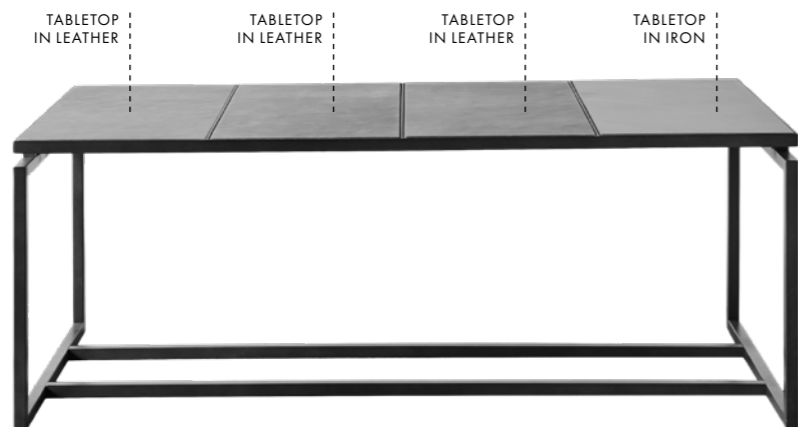

9230000112
DINING TABLE SPACE SMOKED Ø120
 100% solid oak w/black coated metal legs, Brown
 Ø120xH75 cm
 Coll: 1 / EAN 5711973032596
 Design: Says Who

9230000110
EXTENSION LEAF SPACE SMOKED W150
 100% solid oak, Brown
 50x150xH2,5 cm
 Coll: 1 / EAN 5711973031803
 Design: Says Who

8270002149
COFFEE TABLE NEVADA
 Iron/Mango tree, Black - Ø70x46 cm
 Coll: 1 / EAN 5713524041170

8270002146
COFFEE TABLE AUSTIN SQUARE
 Iron/Leather, Black - W90xH45xD90 cm
 Coll: 1 / EAN 5713524039481
 Design: Birgitte Rømer & Nicklas Lohmann