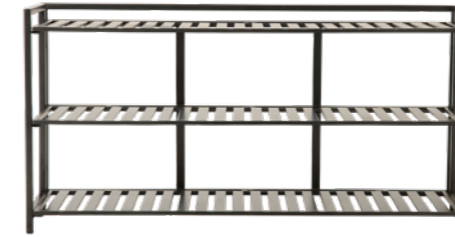

8270000120
SIDEBOARD 4-DOOR BOSTON
Iron, Black - L180xD40xH73,5 cm
Coll: 1 / EAN 5711973035276

9190002243
BOOK SHELF MANHATTAN LONG
Iron, Black - W100xD30xH50 cm
Coll: 1 / EAN 5713524049107