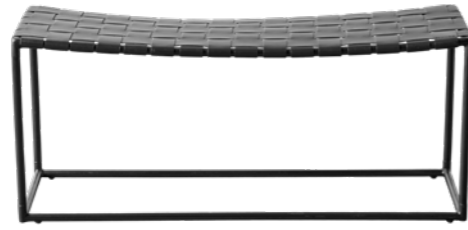

8990000104
CHAIR AND FOOTSTOOL SET DAKOTA
 Teakwood, Nature - H74,5xW67,5xL174,5 cm
 Colli: 1 / EAN 5711973031131
 Design: Birgitte Rømer

8270002145
CHAIR SILHOUETTE
 Iron/leather, Black - W50xD49xH80 cm
 Colli: 1 / EAN 5713524039443

8270002147
LOUNGE CHAIR PHILOSOPHY
 Mango wood/Leather, Brown - H77xW61xD52 cm
 Colli: 1 / EAN 5713524039498

8270002153
POUF BRONX L
 Suede, Brown - D50xW50xH50 cm
 Colli: 1 / EAN 5713524045499

8280002136
BENCH SOHO
 Bl. Powder coat. Iron w. leather, Black - W100xH42xD31 cm
 Colli: 1 / EAN 5713524039153