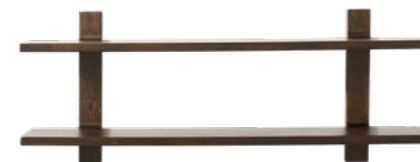

8490002018
SHELF TAY L - DARK OIL
100% Solid Oak - W100xD18,5xH40 cm
Coll: 2 / EAN 5713524048391
Design: Karl Rüdiger