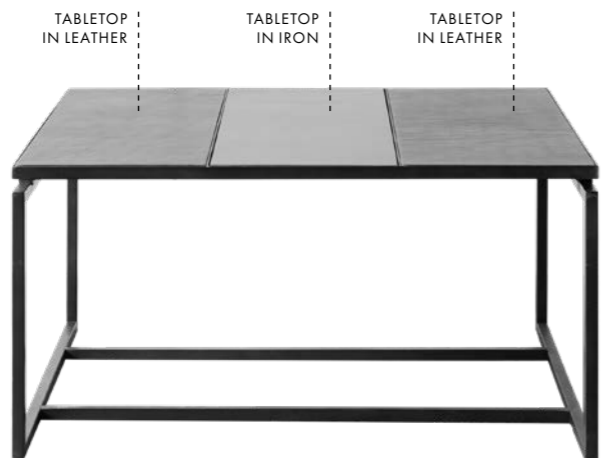

8270002146
COFFEE TABLE AUSTIN SQUARE
Iron/Leather, Black - W90xH45xD90 cm
Coll: 1 / EAN 5713524039481
Design: Birgitte Rømer & Nicklas Lohmann