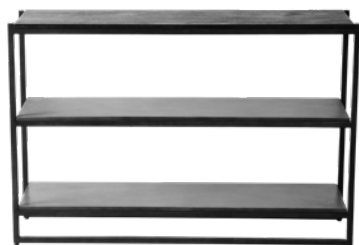

8270002144
BOOK SHELF NEVADA
Iron/Mango wood, Black - W120xD30xH80 cm
Colli: 1 / EAN 5713524039436