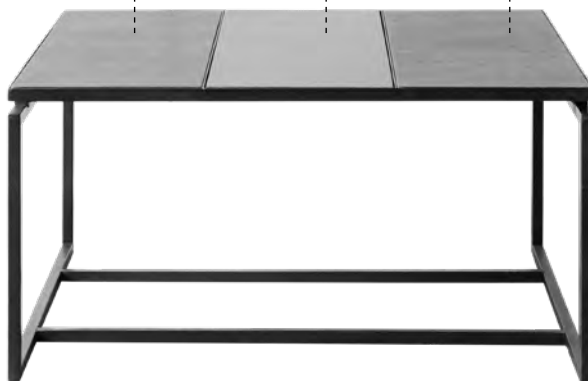

**EXTENSION LEAF SPACE SMOKED W150**

Oak, Brown - 50x150xH2,5 cm

Coll: 1 / EAN 5711973031803

Design: Says Who

Space dining table smoked Ø120, Tetra dining chair dark oil/granite, Yami salt- & pepper mill S & M, Uta cutlery black, Mame dip bowl, Valley plate Ø28

Ishii coffee table, Eris vase M

8270002149

**COFFEE TABLE NEVADA**

Iron/Mango tree, Black - Ø70x46 cm  
Colli: 1 / EAN 5713524041170

TABLETOP  
IN LEATHER

TABLETOP  
IN IRON

TABLETOP  
IN LEATHER

8270002146

**COFFEE TABLE AUSTIN SQUARE**

Iron/Leather, Black - W90xH45xD90 cm  
Colli: 1 / EAN 5713524039481  
Design: Birgitte Rømer & Nicklas Lohmann

TABLETOP  
IN LEATHER

TABLETOP  
IN LEATHER

TABLETOP  
IN LEATHER

TABLETOP  
IN IRON

8270002148

**COFFEE TABLE AUSTIN LONG**

Iron/Leather, Black - W120xH45xD60 cm  
Colli: 1 / EAN 5713524039504  
Design: Birgitte Rømer & Nicklas Lohmann

9310000102

**COFFEE TABLE HITCH SQUARE**