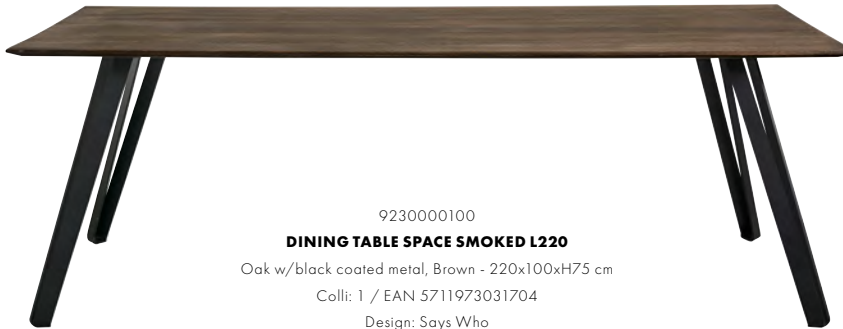

# T A B L E S / P A G E 9

DINING

COFFEE

SIDE

A table is more than just a piece of furniture. Whether round, long, or uniquely shaped, crafted of wood, iron, natural marble, or something entirely unexpected, each piece in our collection reflects timeless craftsmanship. They all share a design that suits everyday life while transforming a room into a personal and inviting space.

9230000101

**DINING TABLE SPACE NATURAL L220**

Oak w/black coated metal legs, Natural -  
220x100xH75 cm

Calli: 1 / EAN 5711973031711

Design: Says Who

9230000109

**EXTENSION LEAF SPACE NATURAL W100**

Oak, Natural - 50x100xH2,5 cm

Calli: 1 / EAN 5711973031797

Design: Says Who

9230000100

**DINING TABLE SPACE SMOKED L220**

Oak w/black coated metal, Brown - 220x100xH75 cm

Calli: 1 / EAN 5711973031704

Design: Says Who

9230000108