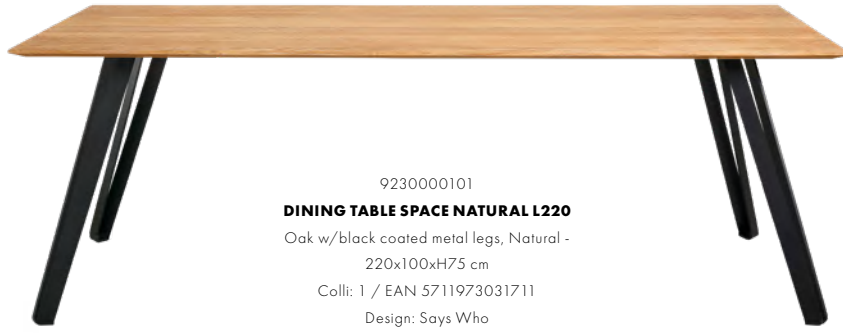

# T A B L E S / P A G E 9

DINING

COFFEE

SIDE

A table is more than just a piece of furniture. Whether round, long, or uniquely shaped, crafted of wood, iron, natural marble, or something entirely unexpected, each piece in our collection reflects timeless craftsmanship. They all share a design that suits everyday life while transforming a room into a personal and inviting space.

9230000101

**DINING TABLE SPACE NATURAL L220**

Oak w/black coated metal legs, Natural -  
220x100xH75 cm

Calli: 1 / EAN 5711973031711

Design: Says Who

9230000109

**EXTENSION LEAF SPACE NATURAL W100**

Oak, Natural - 50x100xH2,5 cm