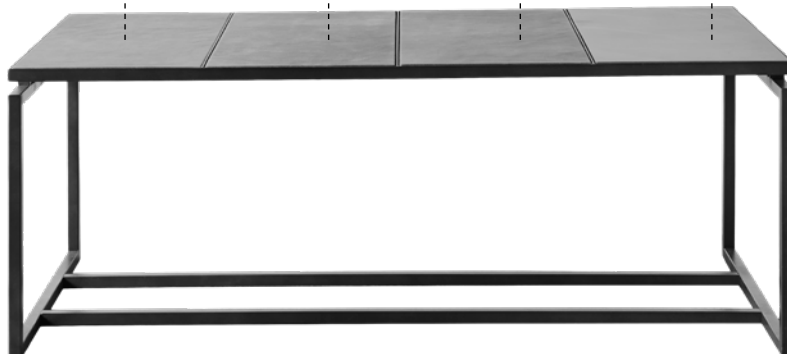

Ishii coffee table, Eris vase M

8270002149

**COFFEE TABLE NEVADA**

Iron/Mango tree, Black - Ø70x46 cm  
Colli: 1 / EAN 5713524041170

TABLETOP  
IN LEATHER

TABLETOP  
IN IRON

TABLETOP  
IN LEATHER

8270002146

**COFFEE TABLE AUSTIN SQUARE**

Iron/Leather, Black - W90xH45xD90 cm  
Colli: 1 / EAN 5713524039481  
Design: Birgitte Rømer & Nicklas Lohmann

TABLETOP  
IN LEATHER

TABLETOP  
IN LEATHER

TABLETOP  
IN LEATHER

TABLETOP  
IN IRON

8270002148

**COFFEE TABLE AUSTIN LONG**

Iron/Leather, Black - W120xH45xD60 cm  
Colli: 1 / EAN 5713524039504  
Design: Birgitte Rømer & Nicklas Lohmann

9310000102

**COFFEE TABLE HITCH SQUARE**

Iron frame w/alu top, Brown - 65x65xH40 cm

Coll: 1 / EAN 5711973033029

Design: Birgitte Rømer

8270000109

**SIDE TABLE BRONX**

Iron/Kadappa stone, Black - 40x40xH45 cm

Coll: 1 / EAN 5711973030790

Design: Birgitte Rømer