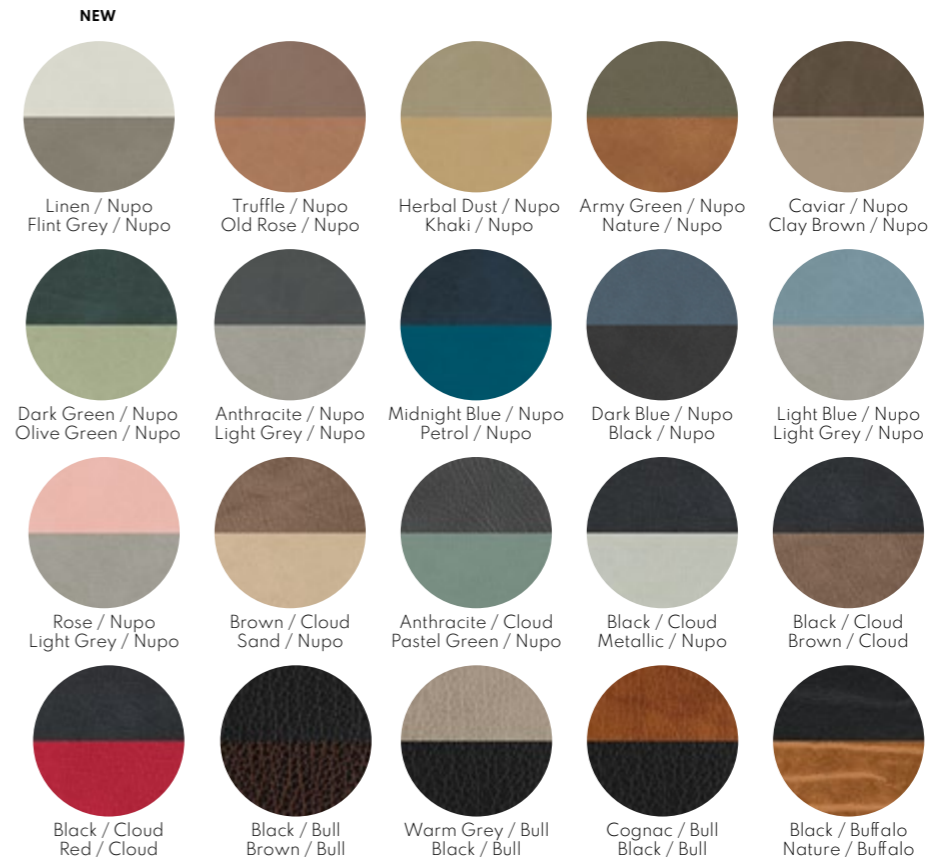

See products for cleaning and maintenance on page 69

COLOUR SELECTION DOUBLE-SIDED

Our double-sided recycled leather features different colours on each side, and some of them various leather textures too. In total, there are 20 variants in the collection, all of which can be flipped to change the look and colour. The material is 2 mm thick.