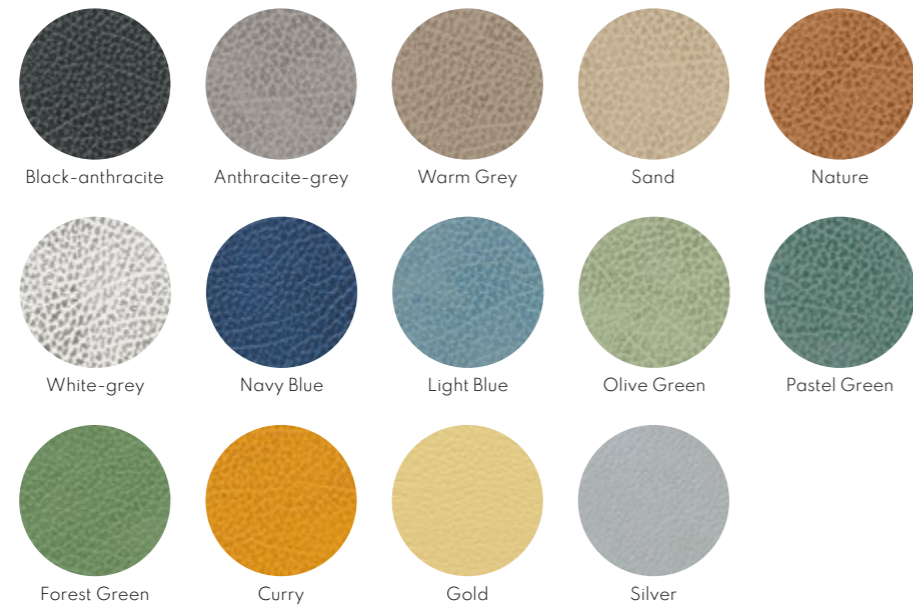

See products for cleaning and maintenance on page 69

HIPPO SQUARE

TEXTURE / COLOUR	QLTY.	COLOUR	TABLE MAT	TABLE MAT	TABLE MAT	GLASS MAT
			SQUARE S	SQUARE M	SQUARE L	SQUARE
			W:28xL:28 cm	W:26,5xH:34,5cm	W:35xL:45 cm	W:10xL:10 cm
HIPPO / ANTHRACITE-GREY	1,6 mm		98874	991581	98873	98864
HIPPO / BLACK-ANTHRACITE	1,6 mm		981297	991582	981296	981287
HIPPO / CURRY	1,6 mm		981096	991583	981095	981086
HIPPO / FOREST GREEN	1,6 mm		990213	991584	990214	990216
HIPPO / GOLD	1,6 mm		990152	991585	990153	990157
HIPPO / LIGHT BLUE	1,6 mm		981258	991586	981257	981152
HIPPO / NATURE	1,6 mm		990019	991587	990020	990024
HIPPO / NAVY BLUE	1,6 mm		981271	991588	981270	981261
HIPPO / OLIVE GREEN	1,6 mm		983620	991589	983610	983513
HIPPO / PASTEL GREEN	1,6 mm		981149	991590	981134	981125
HIPPO / SAND	1,6 mm		981323	991591	981322	981313
HIPPO / SILVER	1,6 mm		990550	991592	990551	990555
HIPPO / WARM GREY	1,6 mm		990223	991593	990224	990228
HIPPO / WHITE-GREY	1,6 mm		98936	991594	98935	98926
COLLI			4	4	4	8
EUR RECOMMENDED RETAIL PRICE			12,00	15,00	20,00	5,00
DKK RECOMMENDED RETAIL PRICE			99,00	109,00	169,00	39,00
SEK / NOK RECOMMENDED RETAIL PRICE			139,00	149,00	239,00	49,00

See products for cleaning and maintenance on page 69

COLOUR SELECTION HIPPO

With different depths, Hippo has a beautiful play between bright and darker shades across the surface. The coarse surface is very durable and easy to clean. The material is 1,6 mm thick.