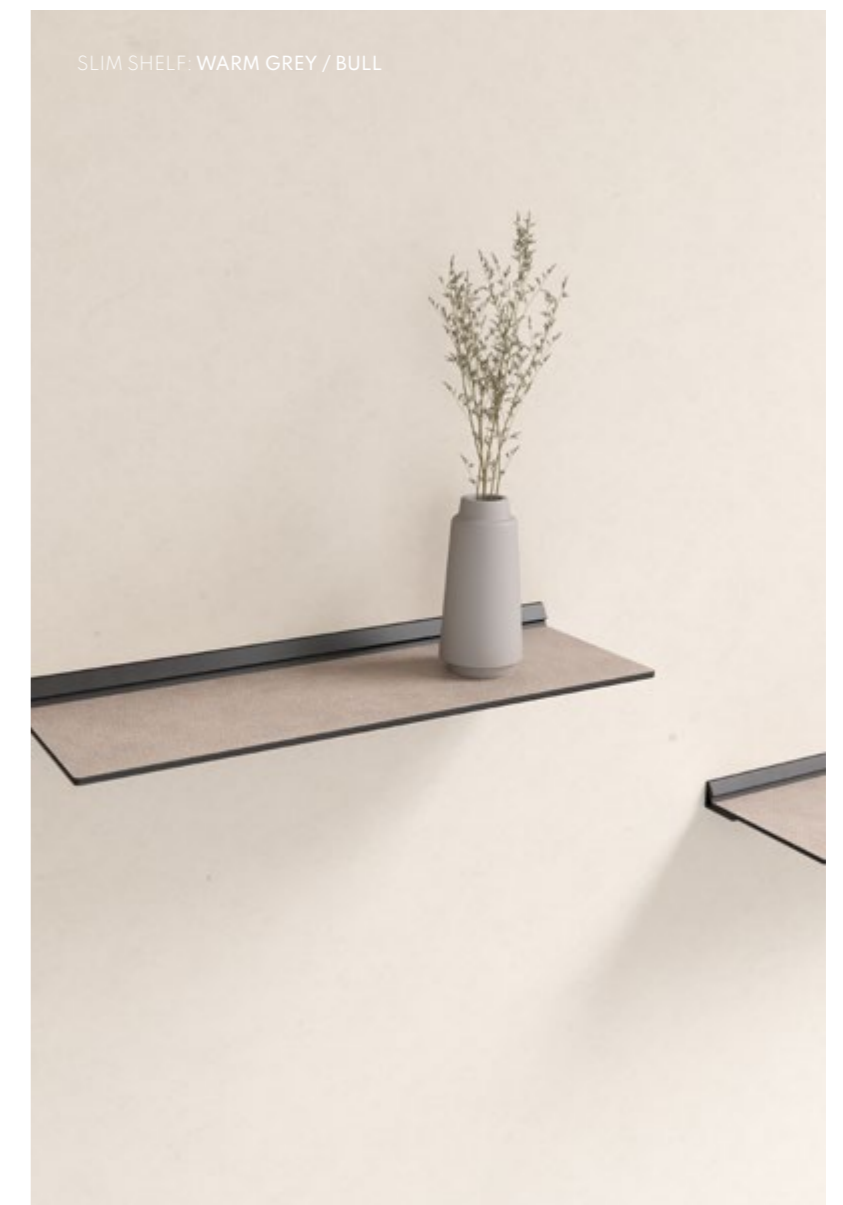

MAGAZINE HOLDER M: BLACK-ANTHRACITE / HIPPO
MAGAZINE HOLDER L: WARM GREY / BULL

PENDULUM

Crafted from steel and covered in recycled leather, the Pendulum is a minimalist hanging design for your home, providing a perfect base for a few decorative objects or our magnetic Cone Candle Holders. The leather cords allow you to adjust the Pendulum from the ceiling at the height you prefer, enabling you to create engaging levels and dimensions in your interior.

SLIM SHELF

The sleek and minimalistic Slim Shelf is elegantly coated with recycled leather. This versatile shelf is made from black steel with a range of leather coatings to suit aesthetic preferences. Perfect for any room in the house, it offers a stylish and functional storage solution. Easily mounted to the wall - all the essential items for mounting are included.