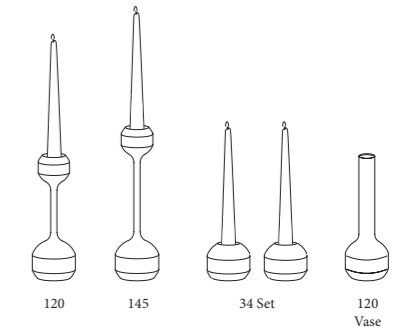

Hotel And Restaurant Accessories

Product	Serial No.	Dimensions	Price/pc.
Wine Presenter, Classic	500113	D: 11 x H: 3 CM	€ 80,00
Wine Presenter, Magnum	500114	D: 15 x H: 3 CM	€ 90,00
Door Hanger, "DO NOT DISTURB"	500150	W: 8 x L: 26 CM	€ 25,00
Door Hanger, "PLEASE MAKE MY ROOM"	500151	W: 8 x L: 26 CM	€ 25,00
Door Hanger, "DO NOT DISTURB" / "PLEASE MAKE MY ROOM"	500968	W: 8 x L: 26 CM	€ 27,00
Door Hanger for Customization	500155	W: 8 x L: 26 CM	€ 22,00
Tag	500135	W: 3,5 x L: 7 CM	€ 18,00
Pictogram	500123	W: 10,9 x L: 14 CM	€ 14,95
Letters, "RESTROOMS"	500124	W: 4 x L: 35 CM	€ 30,00
Tag with Number, Small	500125	W: 3,5 x L: 7 CM	€ 20,00
Tag with Number, Medium	500126	W: 4 x L: 8 CM	€ 25,00
Gift Card	500127	W: 10 x L: 14 CM	€ 20,00
Envelope	500128	W: 13 x L: 17 CM	€ 25,00
Napkin Loop	500100	W: 1 x L: 30 CM	€ 7,50
Napkin Bridge	500101	W: 6 x L: 14 CM	€ 10,50
Napkin Name Tag	500102	W: 5 x L: 8 CM	€ 10,00
Cutlery Holder	500103	W: 8,5 x L: 26 CM	€ 40,00
Stick Holder	500104	W: 4,6 x L: 27 CM	€ 20,00
Note Book with Cover, A5	500117	W: 18 x L: 22 CM	€ 64,95
Note Book, A5	500116	W: 15 x L: 21 CM	€ 49,95
Note Book, A6	500115	W: 11 x L: 15 CM	€ 19,95
Book Mark	500121	W: 3,5 x H: 17,5 CM	€ 14,95
Leather Sticker	500122	D: 3,5 CM	€ 4,00
Hotel Room Number Key Ring, Curve	500129	W: 8 x L: 12 CM	€ 27,00
Hotel Room Key Ring, Square	500130	W: 6 x L: 15 CM	€ 20,00
Strap Key Ring	500134	W: 2 x L: 10,5 CM	€ 20,00
QR / Table Number Stand (without holder)	500106	W: 10 x L: 13 CM	€ 15,00
Salt and Pepper Tray Set 2 pcs.	500105	W: 8 x L: 10 H: 6 CM	€ 69,00

Product	Finish	Serial No.	Dimensions	Price/pc.
Silhouette 120 Vase	24K Gold	991721	D: 4,2 x H: 12 CM	€ 99,95
Silhouette 120 Candle Holder	24K Gold	991568	D: 4,2 x H: 12 CM	€ 99,95
Silhouette 145 Candle Holder	24K Gold	991570	D: 4,2 x H: 14,5 CM	€ 109,95
Silhouette 120 + 145 Candle Holder Set	24K Gold	991574	D: 4,2 x H: 12 + 14,5 CM	€ 189,95
Silhouette 34 Candle Holder Set 2 pcs.	24K Gold	991572	D: 4,2 x H: 3,4 CM	€ 99,95
Silhouette 120 Vase	Chrome	991720	D: 4,2 x H: 12 CM	€ 89,95
Silhouette 120 Candle Holder	Chrome	991567	D: 4,2 x H: 12 CM	€ 89,95
Silhouette 145 Candle Holder	Chrome	991569	D: 4,2 x H: 14,5 CM	€ 99,95
Silhouette 120 + 145 Candle Holder Set	Chrome	991573	D: 4,2 x H: 12 + 14,5 CM	€ 179,95
Silhouette 34 Candle Holder Set 2 pcs.	Chrome	991571	D: 4,2 x H: 3,4 CM	€ 89,95
Silhouette 120 Vase	Matte Black	991722	D: 4,2 x H: 12 CM	€ 79,95
Silhouette 120 Candle Holder	Matte Black	991622	D: 4,2 x H: 12 CM	€ 79,95
Silhouette 145 Candle Holder	Matte Black	991623	D: 4,2 x H: 14,5 CM	€ 89,95
Silhouette 120 + 145 Candle Holder Set	Matte Black	991625	D: 4,2 x H: 12 + 14,5 CM	€ 149,95
Silhouette 34 Candle Holder Set 2 pcs.	Matte Black	991624	D: 4,2 x H: 3,4 CM	€ 69,95

Product	Finish	Serial No.	Dimensions	Price/pc.
Block Vase S	Glass / Recycled Leather	500118	D: 7,5 x H: 15 CM	€ 55,00
Block Vase M	Glass / Recycled Leather	500119	D: 11 x H: 20 CM	€ 80,00
Block Vase L	Glass / Recycled Leather	500120	D: 15 x H: 25 CM	€ 90,00

Reference pages, p. 256 — 265

LIND DNA
Professionals Book

Reference pages, p. 259 — 265

LIND DNA
Professionals Book