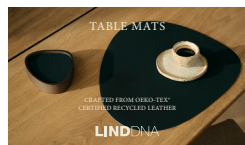

SIGN / FLOOR DISPLAY SOOTHING BEIGE - BLACK INK / NUPO, NOUGAT / CORDUROY

Measurements	H: 41 cm / W: 44 cm
Article number	290