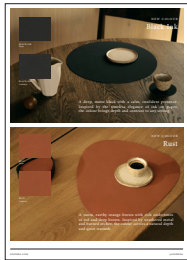

POST CARDS

POST CARD - NEW COLOURS 2026	
Measurements	H: 21 cm / W: 14,5 cm
Languages	ENGLISH
Article number	289