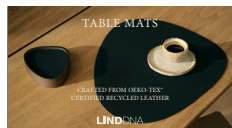

SIGN / TABLE DISPLAY BLACK

Measurements	H: 41 cm / W: 35 cm
Article number	298