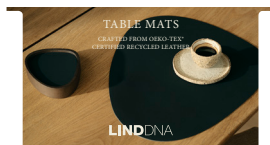

SIGN / FLOOR DISPLAY BLACK - BLACK INK / NUPO, NOUGAT / CORDUROY

Measurements	H: 26 cm / W: 50 cm
Article number	291