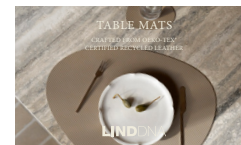

SIGN / FLOOR DISPLAY SOOTHING BEIGE - CLAY BROWN / CORDUROY, CAVIAR / CORDUROY

Measurements	H: 41 cm / W: 44 cm
Article number	273