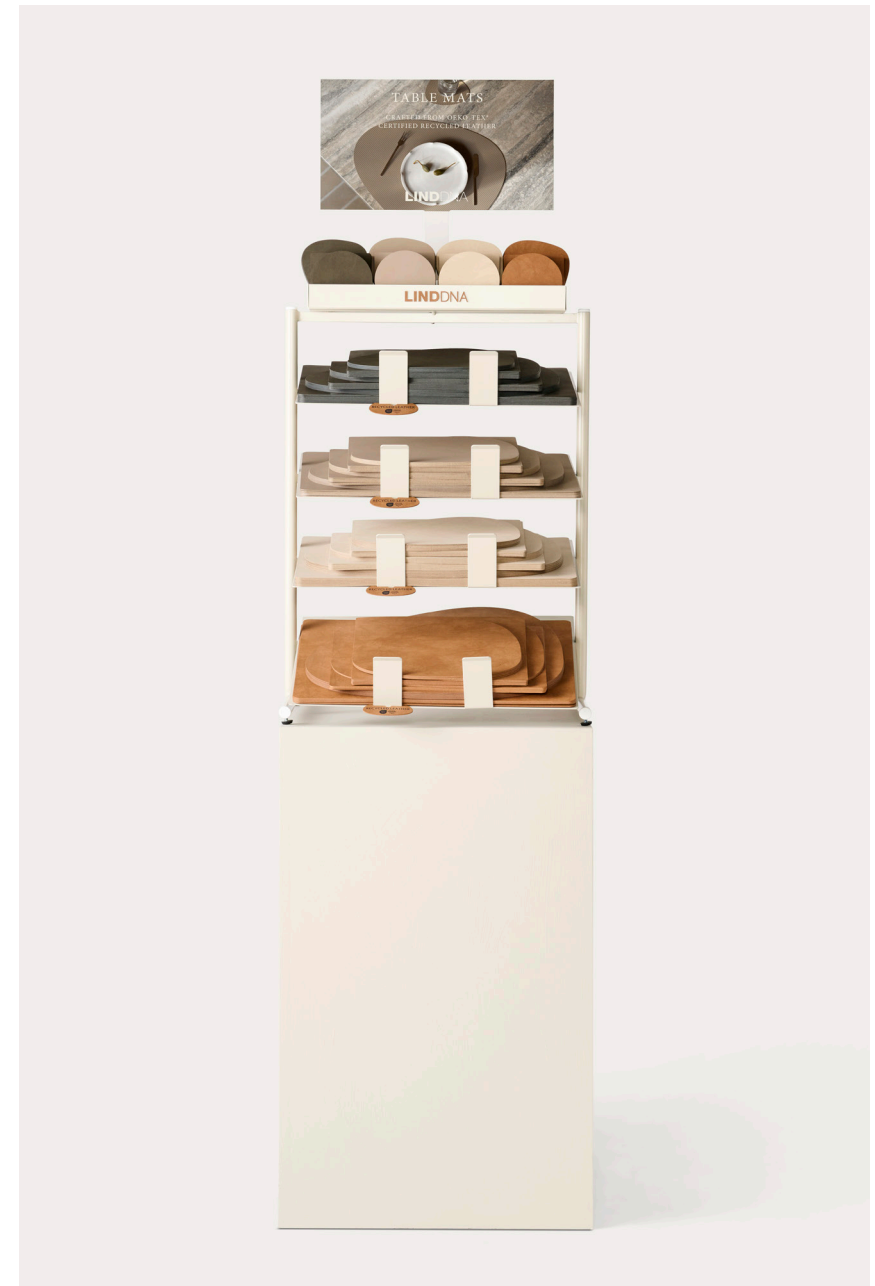

SOOTHING BEIGE

TABLE DISPLAY WITH GLASS MAT BOX AND SIGN

A compact freestanding display presenting up to four colours, positioned directly within styled table environments. Designed to bring curated colour stories and highlights closer to the customer. Completed with lifestyle image signage for optimal in-store attention.

- Enhances storytelling within styled table settings
- Supports upselling through colour coordination
- Highlights curated colours and/or textures
  (Ideal for new colours, seasonal setting, bestsellers)
- Maximum in-store attention with included signage

TABLE DISPLAY SOOTHING BEIGE	WITH GLASS MAT BOX AND SIGN
Colour	SOOTHING BEIGE
Measurements	H: 107 cm / W: 50 cm / D: 56 cm
Minimum order value	1.800 EUR / 14.000 DKK / 18.000 SEK/NOK
Article number	227

Recommended quantity of Table Mats: 40 pcs. / shelf

Recommended quantity of Glass Mats: 32 pcs. / colour (total of 8 colours)

Recommended quantity of Cleaning Products: 8 pcs. Deep Cleaning Soap & 8 pcs. Clean & Care Spray

SOOTHING BEIGE

TABLE DISPLAY WITH GLASS MAT BOX AND SIGN