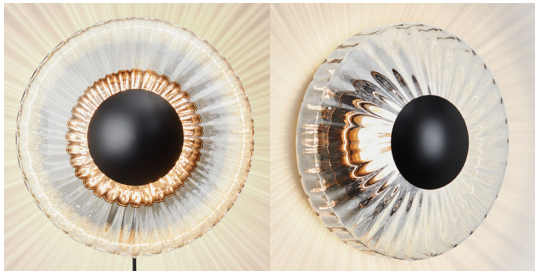

New Wave Optic Wall Outdoor

Bulb	8W LED | 2700K (220-240~ 50/60 Hz, Class I, IP65) Integrated light source
Lumen	600 lm
Cord	Not included Prepared for hardwiring
Dimensions	D: 17 x Ø26 cm | 1,7 kg
Packaging	H: 24 x W: 34 x D: 34 cm | 3 kg

EAN No.	Item No.	Variation	Incl. VAT				Excl. VAT			
			DKK	NOK	EUR	USD	DKK	NOK	EUR	USD
5713874230415	23041	New Wave Optic Wall Outdoor	4.990	7.985	670	785	3.992	6.388	536	628