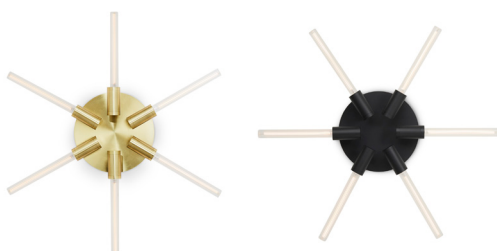

Liberty Star

Socket	E27 | Max 40W | LED Max 9W (220-240~ 50/60 Hz, Class II, IP20) Bulb not included
Bulb	6 pieces required
Cord	Not included | Can be purchased separately Prepared for hardwiring
Dimensions	H: 84 x W: 74 x D: 14 cm | 2,9 kg
Packaging	H: 19 x W: 39 x D: 38 cm | 3,9 kg

EAN No.	Item No.	Variation	Incl. VAT				Excl. VAT			
			DKK	NOK	EUR	USD	DKK	NOK	EUR	USD
5713874223318	22331	Black	7.690	12.305	1.030	1.210	6.152	9.844	824	968
5713874223325	22332	Brushed gold	7.690	12.305	1.030	1.210	6.152	9.844	824	968
Suggested Bulb										
5713874500242	50024	Tube bulb 300 | Plissé	419	670	55	65	335,2	536	44	52

All lamps comes complete with canopy, mounting kit and instructions