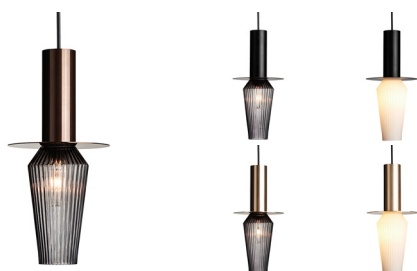

Harakiri

Socket E27 | Max 40W | LED Max 9W
(220-240~ 50/60 Hz, Class II, IP20)
Bulb not included

Cord Black fabric | 250 cm

Dimensions H: 32 x Ø15 cm | 0,8 kg

Packaging H: 36 x W: 20 x D: 20 cm | 1,1 kg

EAN No.	Item No.	Variation	Incl. VAT				Excl. VAT			
			DKK	NOK	EUR	USD	DKK	NOK	EUR	USD
5713874240018	24001	Black base | Smoke glass	2.390	3.825	320	375	1.912	3.060	256	300
5713874240025	24002	Black base | Opal glass	2.390	3.825	320	375	1.912	3.060	256	300
5713874240032	24003	Gold base | Smoke glass	2.390	3.825	320	375	1.912	3.060	256	300
5713874240049	24004	Gold base | Opal glass	2.390	3.825	320	375	1.912	3.060	256	300
5713874240056	24005	Brown base | Smoke glass	2.390	3.825	320	375	1.912	3.060	256	300
Suggested Bulb										
5713874500013	50001	Candle | Ø35	179	285	25	30	143,2	228	20	24

All lamps comes complete with canopy, mounting kit and instructions

Some Design by Us products have been individually hand produced. All the irregularities and inconsistencies that you may find are part of its unique handcrafted character and beauty.
Design By Us · Rentemestervej 43 · 2400 Copenhagen NV · mail@design-by-us.com · +45 3811 8086 · www.design-by-us.com