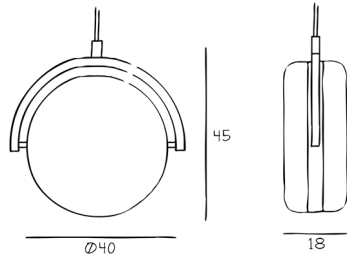

Endless Pendant

Socket GX53 | Only LED Max 15W
(220-240~ 50/60 Hz, Class II, IP20)

Bulb Bulb not included
2 pieces required

Cord Clear | 400 cm wire

Dimensions H: 45 x Ø40 x D: 18 cm | 6 kg

Packaging H: X x W: X x D: X cm | X kg

EAN No.	Item No.	Variation	Incl. VAT				Excl. VAT			
			DKK	NOK	EUR	USD	DKK	NOK	EUR	USD
5713874221512	22151	Endless Pendant	12.990	20.560	1740	2.025	10.392	16.449	1391	1620
Suggested Bulb										
5713874500297	50029	Disc bulb	369	589	50	55	295	295	40	44