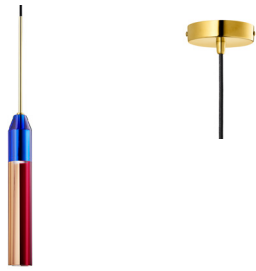

Carnival No. 1

Socket	GU10 | Only LED Max 10W (220-240~ 50/60 Hz, Class II, IP20) Bulb not included
Cord	Black fabric | 250 cm
Dimensions	H: 66 x Ø6 cm | 2 kg
Packaging	H: 13 x W: 67 x D: 21 cm | 4,4 kg

EAN No.	Item No.	Variation	Incl. VAT				Excl. VAT			
			DKK	NOK	EUR	USD	DKK	NOK	EUR	USD
8426251200921	00274	No. 1 | Cobalt | Red | Clear | Rouge	5.400	8.590	725	800	4.320	6.872	580	640
Suggested Bulb										
5713874500204	50020	Mini spot	179	289	25	25	143	231	20	20