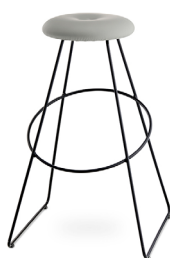

Clown Barstool

Lead time Made to order | 1-5 weeks
Delivery Assembled
Feet Mounted plastic gliders
Fabric usage 50 x 50 cm
Dimensions H: 77 x W: 49 x D: 49 cm | 4,9 kg
Packaging H: 80 x W: 53 x D: 53 cm | 5,9 kg

EAN No.	Item No.	Variation	Incl. VAT				Excl. VAT			
			DKK	NOK	EUR	USD	DKK	NOK	EUR	USD
5713874113015	11301	Black base | Black leather seat	3.490	5.590	470	515	2.792	4.472	376	412
5713874113039	11303	Black base | Warm grey leather seat	3.490	5.590	470	515	2.792	4.472	376	412
5713874113091	11309	Custom coloured base | Custom seat	3.790	6.090	510	560	3.032	4.872	408	448
5713874113008	11300	Chrome base | Black leather seat	4.390	6.990	590	650	3.512	5.592	472	520
5713874113022	11302	Chrome base | Warm grey leather seat	4.390	6.990	590	650	3.512	5.592	472	520

Other fabrics? Please inquire at mail@design-by-us.com