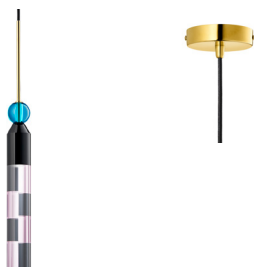

Carnival No. 4

Socket GU10 | Only LED Max 10W
(220-240~ 50/60 Hz, Class II, IP20)
Bulb not included

Cord Black fabric | 250 cm

Dimensions H: 72 x Ø6 cm | 2,1 kg

Packaging H: 13 x W: 72 x D: 21 cm | 4,6 kg

EAN No.	Item No.	Variation	Incl. VAT				Excl. VAT			
			DKK	NOK	EUR	USD	DKK	NOK	EUR	USD
8426251200891	00277	No. 4 | Rose | Grey | Black | Azure	5.400	8.590	725	800	4.320	6.872	580	640
Suggested Bulb										
5713874500204	50020	Mini spot	179	289	25	25	143	231	20	20

Carnival Table Lamp No. 2

Socket E27 | Max 40W | LED Max 9W
(220-240~ 50/60 Hz, Class II, IP20)
Bulb not included

Cord Black fabric | 170 cm | Dimmer 60 cm from lamp base

Dimensions H: 62 x Ø25 cm | 3,9 kg

Packaging H: 30 x W: 72 x D: 31 cm | 9,8 kg | Base
H: 28 x W: 28 x D: 28 cm | 0,6 kg | Shade

EAN No.	Item No.	Variation	Incl. VAT				Excl. VAT			
			DKK	NOK	EUR	USD	DKK	NOK	EUR	USD
0842625121001	00392	No. 2 | Pink | Black | Clear	7.400	11.790	995	1.095	5.920	9.432	796	876
Suggested Bulb										
5713874500044	50004	Arbitrary | Ø60 | 5W	249	399	35	35	199	319	28	28

All lamps come complete with canopy, mounting kit and instructions