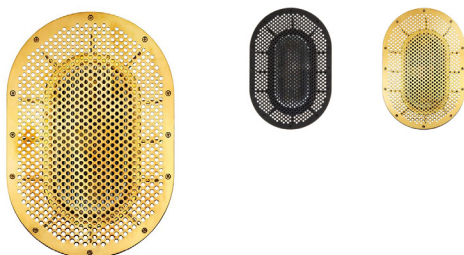

All lamps come complete with canopy, mounting kit and instructions

Carnival No. 1

Socket	GU10 Only LED Max 10W (220-240~ 50/60 Hz, Class II, IP20) Bulb not included
Cord	Black fabric 250 cm
Dimensions	H: 66 x Ø6 cm 2 kg
Packaging	H: 13 x W: 67 x D: 21 cm 4,4 kg

All lamps come complete with canopy, mounting kit and instructions

Carnival No. 2

Socket GU10 | Only LED Max 10W
(220-240~ 50/60 Hz, Class II, IP20)
Bulb not included

Cord Black fabric | 250 cm

Dimensions H: 66 x Ø6 cm | 1,9 kg

Liberty Spot

Socket GU10 | Only LED Max 5W
(220-240~ 50/60 Hz, Class II, IP20)
Bulb not included

Cord Black fabric | 300 cm

Dimensions H: 25 x Ø5 cm | 0,8 kg

Packaging H: 12 x W: 30 x D: 24 cm | 1,2 kg

EAN No.	Item No.	Variation	Incl. VAT				Excl. VAT			
			DKK	NOK	EUR	USD	DKK	NOK	EUR	USD
5713874223516	22351	Black	2.490	3.990	335	370	1.992	3.192	268	296
5713874223523	22352	Brushed gold	2.490	3.990	335	370	1.992	3.192	268	296
Suggested Bulb										
5713874500204	50020	Mini spot	179	289	25	25	143	231	20	20