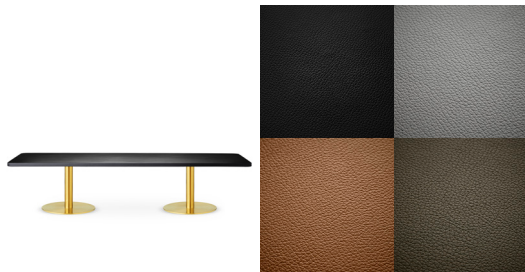

Skins Coffee 174x74 | Gold base

Lead time	1-2 weeks
Delivery	Knock-down
Feet	Felt
Bottom plate	Ø41,5 cm
Dimensions	H: 40 x W: 174 x D: 74 cm | 37,8 kg

EAN No.	Item No.	Variation	Incl. VAT				Excl. VAT			
			DKK	NOK	EUR	USD	DKK	NOK	EUR	USD
5713874329669	32966	Black leather | Sørensens Ultra	12.390	19.790	1.665	1.835	9.912	15.832	1.332	1.468
5713874329676	32967	Smoke leather | Sørensens Ultra	12.390	19.790	1.665	1.835	9.912	15.832	1.332	1.468
5713874329683	32968	Brandy leather | Sørensens Ultra	12.390	19.790	1.665	1.835	9.912	15.832	1.332	1.468
5713874329690	32969	Moss leather | Sørensens Ultra	12.390	19.790	1.665	1.835	9.912	15.832	1.332	1.468