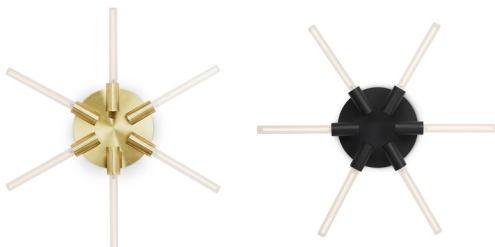

Liberty Star

Socket	E27 | Max 40W | LED Max 9W (220-240~ 50/60 Hz, Class II, IP20) Bulb not included
Bulb	6 pieces required
Cord	Not included | Prepared for hardwiring
Dimensions	H: 84 x W: 74 x D: 14 cm | 2,9 kg
Packaging	H: 19 x W: 39 x D: 38 cm | 3,9 kg

EAN No.	Item No.	Variation	Incl. VAT				Excl. VAT			
			DKK	NOK	EUR	USD	DKK	NOK	EUR	USD
5713874223318	22331	Black	8.490	13.590	1.140	1.260	6.792	10.872	912	1.008
5713874223325	22332	Brushed gold	8.490	13.590	1.140	1.260	6.792	10.872	912	1.008
Suggested Bulb										
5713874500242	50024	Tube bulb 300 | Plissé	419	669	55	60	335	535	44	48
Suggested Cord										
5713874223011	22301	200 cm cord with switch - Black fabric	240	390	30	35	192	312	24	28

All lamps come complete with canopy, mounting kit and instructions