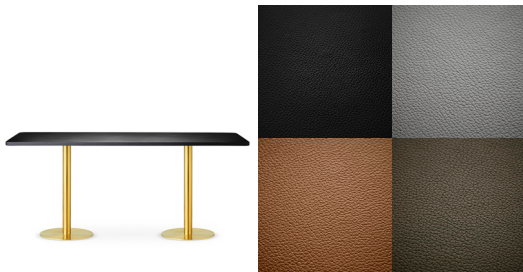

Skins 174x74 | Black base

Lead time	1-2 weeks
Delivery	Knock-down
Feet	Felt
Bottom plate	Ø41,5 cm
Dimensions	H: 74 x W: 174 x D: 74 cm | 38,8 kg

EAN No.	Item No.	Variation	Incl. VAT				Excl. VAT			
			DKK	NOK	EUR	USD	DKK	NOK	EUR	USD
5713874328860	32886	Black leather | Sørensens Ultra	13.790	22.090	1.850	2.045	11.032	17.672	1.480	1.636
5713874328877	32887	Smoke leather | Sørensens Ultra	13.790	22.090	1.850	2.045	11.032	17.672	1.480	1.636
5713874328884	32888	Brandy leather | Sørensens Ultra	13.790	22.090	1.850	2.045	11.032	17.672	1.480	1.636
5713874328891	32889	Moss leather | Sørensens Ultra	13.790	22.090	1.850	2.045	11.032	17.672	1.480	1.636