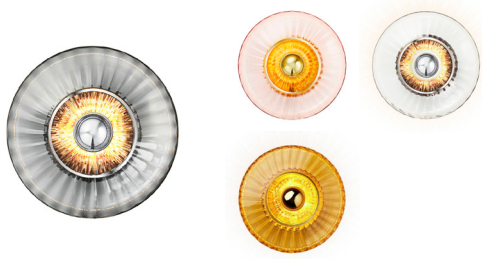

New Wave Optic Wall

Socket	E27 | Max 40W | LED Max 9W (220-240~ 50/60 Hz, Class II, IP20) Bulb not included
Cord	Not included | Prepared for hardwiring
Dimensions	D: 15 x Ø26 cm | 1,1 kg
Packaging	H: 26 x W: 32 x D: 32 cm | 1,6 kg

EAN No.	Item No.	Variation	Incl. VAT				Excl. VAT			
			DKK	NOK	EUR	USD	DKK	NOK	EUR	USD
5713874230217	23021	Smoke | Silver edge | Black base	3.690	5.890	495	545	2.952	4.712	396	436
5713874230224	23022	Clear | Silver edge | Black base	3.690	5.890	495	545	2.952	4.712	396	436
5713874230231	23023	Rose | Gold edge | Gold base	3.690	5.890	495	545	2.952	4.712	396	436
5713874230255	23025	Amber | Gold edge | Gold base	3.690	5.890	495	545	2.952	4.712	396	436
Suggested Bulb										
5713874500051	50005	Arbitrary | Ø60 | Silver crown | 3,5W	279	449	35	40	223	359	28	32
5713874500129	50012	Arbitrary | Ø60 | Gold crown | 3,5W	279	449	35	40	223	359	28	32
Suggested Cord										
5713874223011	22301	200 cm cord with switch - Black fabric	240	390	30	35	192	312	24	28