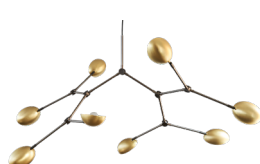

LIGHTING

DROP CHANDELIER
BRONZE
L154 / W121 / H73 CM

NO 249014 - 5M CORD
EUR: 1.199,00 / 983,00 | PCS

DROP CHANDELIER
BRASS
L154 / W121 / H73 CM

NO 249015 - 5M CORD
EUR: 1.199,00 / 983,00 | PCS

DROP CHANDELIER
OXIDIZED
L154 / W121 / H73 CM