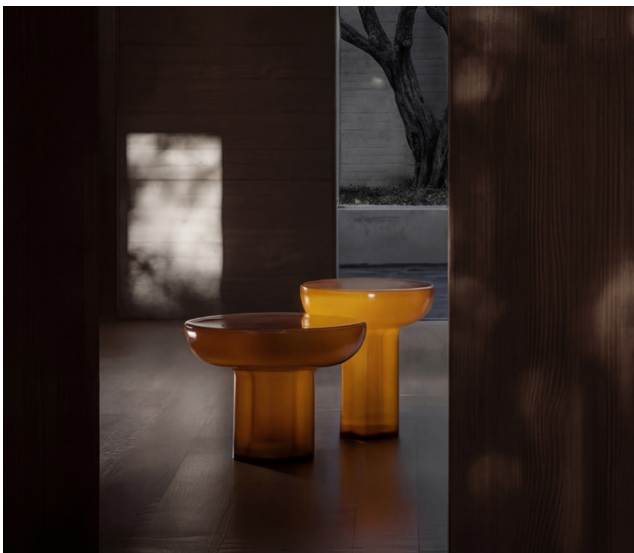

KRISTIAN SOFUS HANSEN