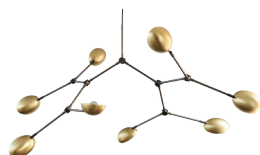

LIGHTING

DROP CHANDELIER
BRONZE
L154 / W121 / H73 CM

NO 249014 - 5M CORD
EUR: 1.199,00 / 983,00 | PCS

DROP CHANDELIER
BRASS
L154 / W121 / H73 CM

NO 249015 - 5M CORD
EUR: 1.199,00 / 983,00 | PCS

DROP CHANDELIER
OXIDIZED
L154 / W121 / H73 CM