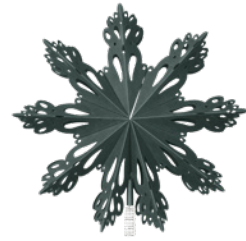

SNOWFLAKE TREE TOPPER

Item: 70080450
Size: Ø30 cm
Sales Unit: 6 pcs
Color: Deep Forest
Material: Paper

1000790 4000865
2008025 5000845
3005295 6008680