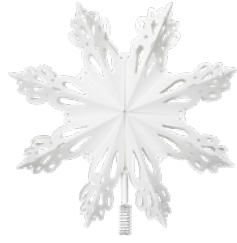

SNOWFLAKE TREE TOPPER

Item: 70080350
Size: Ø30 cm
Sales Unit: 6 pcs
Color: White
Material: Paper

1000790 4000865
2008025 5000845
3005295 6008680