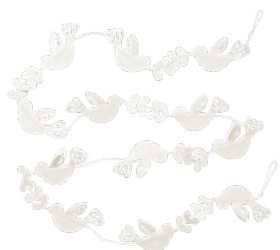

NOSTALGIA GARLAND BIRD

Item: 70090612
Size: L180 x H7 cm
Sales Unit: 6 pcs
Color: Off White
Material: Paper
Info: Handmade

1000595 4000650
 2006050 5000640
 3003990 6006545

NOSTALGIA GARLAND ANGEL

Item: 70090611
Size: L180 x H10 cm
Sales Unit: 6 pcs
Color: Off White
Material: Paper
Info: Handmade