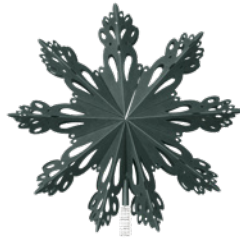

SNOWFLAKE TREE TOPPER

Item: 70080450
Size: Ø30 cm
Sales Unit: 6 pcs
Color: Deep Forest
Material: Paper

1000790 4000865
2008025 5000845
3005295 6008680