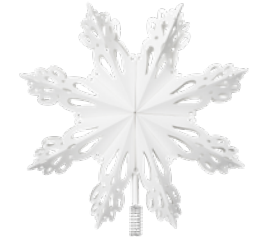

SNOWFLAKE TREE TOPPER

Item: 70080350
Size: Ø30 cm
Sales Unit: 6 pcs
Color: White
Material: Paper

1000790 4000865
2008025 5000845
3005295 6008680