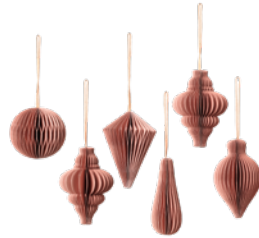

Item: 70080345  
Size: Ø5 x H7 cm, S/6  
Sales Unit: 4 pcs  
Giftbox with 1 pcs  
Color: Natural Brown  
Material: Paper

1001120 4001225  
2011400 5001200  
3007525 6012335

CHRISTMAS MIX ORNAMENTS

Item: 70080343  
Size: Ø5 x H7 cm, S/6  
Sales Unit: 4 pcs  
Giftbox with 1 pcs  
Color: Dusty Pink  
Material: Paper