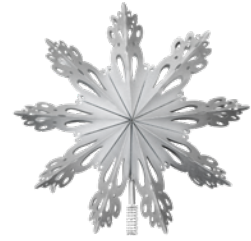

Feel Good

SNOWFLAKE TREE TOPPER

Item: 70080350
Size: Ø30 cm
Sales Unit: 6 pcs
Color: White
Material: Paper

1000790 4000865
2008025 5000845
3005295 6008680

5| 710688 | 184033 |

SNOWFLAKE TREE TOPPER

Item: 70080348
Size: Ø30 cm
Sales Unit: 6 pcs
Color: Silver
Material: Paper