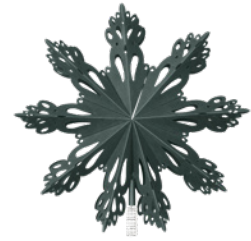

SNOWFLAKE TREE TOPPER

Item: 70080450
Size: Ø30 cm
Sales Unit: 6 pcs
Color: Deep Forest
Material: Paper

1000790 4000865
2008025 5000845
3005295 6008680

5| 710688 | 194643 |