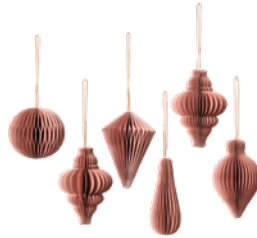

1001120 4001225
2011400 5001200
3007525 6012335

Feel Good

CHRISTMAS MIX ORNAMENTS

Item: 70080344
Size: Ø5 x H7 cm, S/6
Sales Unit: 4 pcs
Giftbox with 1 pcs
Color: Pompeian Red
Material: Paper