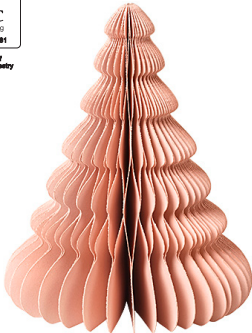

70080532
Pompeian Red /
Dusty Pink

70080533
Light Green /
Forest Green

Feel Good

70080268
Dusty Pink

70080267
Silver

HONEYCOMB CHRISTMAS TREE

Size: Ø13 x H15 cm
Sales Unit: 4 pcs
Material: Paper

1000555 4000765
2005610 5000590
3003705 6006070