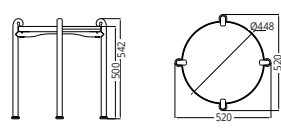

AB5055
Sofa

AB5059
Loveseat

AB5053-AM
Round Side Table

SS01	A1	A30
SS02	A2	A25
	A26	A31

AB5054-AM
Round Coffee Table

AB5056-AM
Rectangular Coffee Table

AB5058-AM
Square Side Table

Designed by **MD STUDIO**