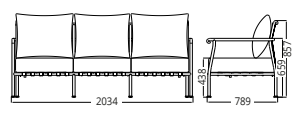

Designed by **MD STUDIO**

COLLECTION
AMBOISE

**AMBOISE, LA TOUCHE ROYALE
DE VOS EXTÉRIEURS!**

*AMBOISE, ADDING A TOUCH OF
ROYALTY TO YOUR OUTDOOR
SPACES!*

AB5052
Low Armchair

A1	AT18	AT12
A26	AT30	
A30	AT29	AT40
A31	AT03	AT41
A2	AT18	AT20
A25	AT27	AT30
	AT01	AT02
	AT03	

AB5055
Sofa

AB5059
Loveseat

AB5053-AM
Round Side Table

SS01	A1	A30
SS02	A2	A25
	A26	A31

AB5054-AM
Round Coffee Table

AB5056-AM
Rectangular Coffee Table

AB5058-AM
Square Side Table

Designed by **MD STUDIO**