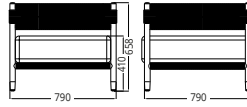

A1	W53	AT28
A2	W55	AT27
	W57