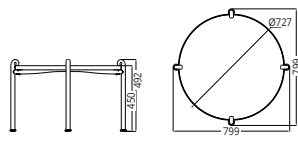

AB5055
Sofa

AB5059
Loveseat

AB5053-AM
Round Side Table

SS01	A1	A30
SS02	A2	A25
	A26	A31

AB5054-AM
Round Coffee Table

AB5056-AM
Rectangular Coffee Table

AB5058-AM
Square Side Table

Designed by **MD STUDIO**