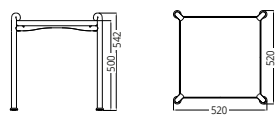

AB5055
Sofa

AB5059
Loveseat

AB5053-AM
Round Side Table

SS01	A1	A30
SS02	A2	A25
	A26	A31

AB5054-AM
Round Coffee Table

AB5056-AM
Rectangular Coffee Table

AB5058-AM
Square Side Table

Designed by **MD STUDIO**