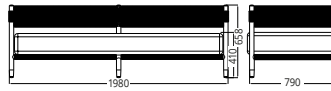

ST5489
Lounge Chair

A1	W53	AT28
A2	W55	AT27
	W57	

ST5418
Loveseat

ST5447
Sofa

ST5454
Coffee Table

A1	SS01
A2	SS02

Designed by **MD STUDIO**

COLLECTION
NIDO