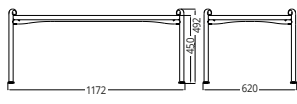

AB5055
Sofa

AB5059
Loveseat

AB5053-AM
Round Side Table

SS01	A1	A30
SS02	A2	A25
	A26	A31

AB5054-AM
Round Coffee Table

AB5056-AM
Rectangular Coffee Table

AB5058-AM
Square Side Table

Designed by **MD STUDIO**