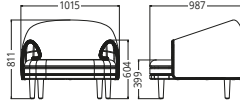

NI5445
Low Armchair