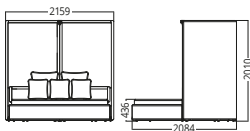

Designed by MD STUDIO

COLLECTION
ECLIPSE

**ECLIPSE, LE COCON D'EXTÉRIEUR
AU DESIGN ARCHITECTURAL**

*ECLIPSE, THE OUTDOOR COCOON
WITH AN ARCHITECTURAL DESIGN*

EC5442
Eclipse Daybed

A3	AT01	AT25
WR12	AT27	AT29