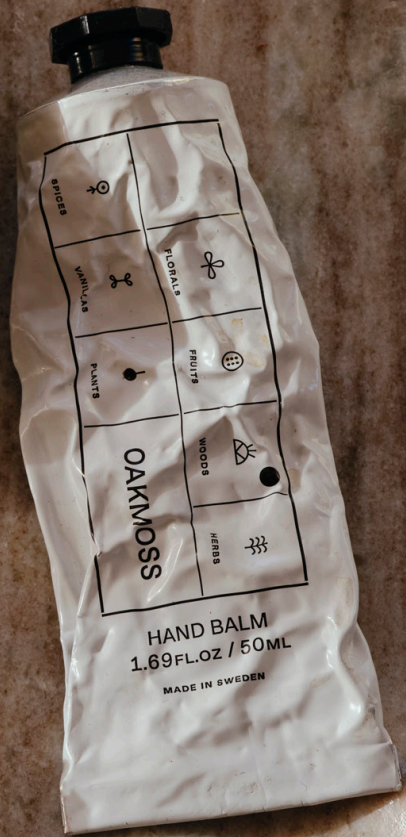

SPICES	🌿	HERBALS	🌿
WAXES	🌿	FRUITS	🍌
PLANTS	🌿	WOODS	🌲
		HERBS	🌿

HAND BALM
1.69 FL. OZ / 50 ML

MADE IN SWEDEN