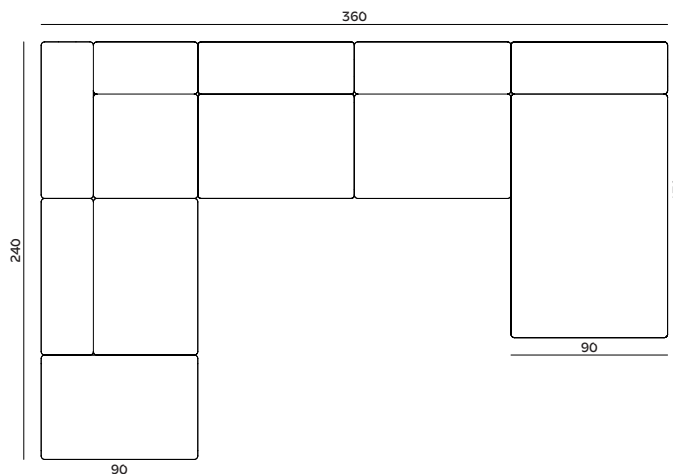

1 x Pouf
3 x Chair
1 x Corner right
1 x Chaise longue