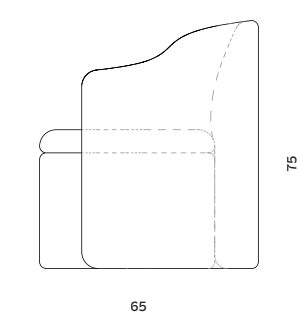

Pond Chair and Pouf

The Pond series embodies captivating proportions, creating an intimate and welcoming atmosphere. The chairs distinctive aesthetic envelops in warmth and style, with a fully upholstered design featuring clean lines, offering an equally delightful view from both the front and back. Complementing the chair are the Pond poufs, inspired by the charm of French Macaroons. These versatile pieces serve as footstools, extra seating, or even small tables when paired with a tray, adding a playful touch to the chair or any decor.

The Pond chair and poufs redefine furniture with its embrace of graceful curves and uncluttered lines, infusing organic charm and timeless vibrancy into living spaces, be it within apartments, hotels, or workplaces. Immerse yourself in the Pond collection and embrace its Nordic heritage and design ethos.

POND ARMCHAIR / SIENA

Size: W65 x D65 x H75 cm, SH42 x SD52 cm
Sales Unit: 1 pcs
Care: Dry clean

1057245 4079315
2582840 5061255
3384675 6630610

31001092
Latte

POND ARMCHAIR / SIENA

Size: W65 x D65 x H75 cm, SH42 x SD52 cm
Sales Unit: 1 pcs
Care: Dry clean

1057245 4079315
2582840 5061255
3384675 6630610

31001096
Ocher

MATERIALS & CONSTRUCTION

Textile name: Siena
Composition: 54% Polyester/
36% Viscose/ 10% Linen
Martindale: 90.000
Pilling: 3-4

Frame: Chipboard frame and
solid wood
Foam: CME FR foam
Feet: Black polypropylene

Design: Broste Copenhagen
Manufactured: Europe

Certifications:

EN-16139
EN1021-1
EN1021-2

To see the specifications of each fabric please go to overview on page 418.

SIZES