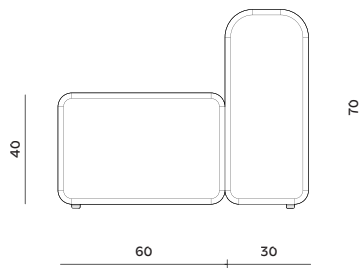

SIZES

POUF

CHAIR

CHAISE LONGUE

RIGHT CORNER

Freight is included in the prices within Europe.
Denmark and overseas markets are subject to freight charges.