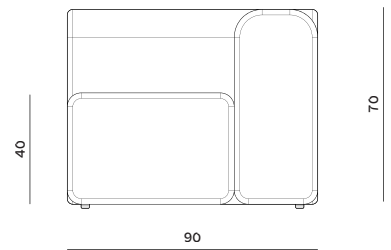

LEFT CORNER

CHAISE LONGUE