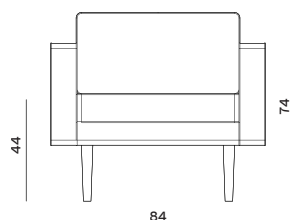

Wind / Velvet

The Wind collection offers interesting furniture pieces that master the delicate balance between straightforward Nordic minimalism and a soft, intimate expression.

The collection is upholstered with our classical thick velvet, making them as exquisite to look at as they are to touch.

The Wind collection comes with dark stained oak, natural oiled oak and black beech legs.

MATERIALS & CONSTRUCTION

Textile name: Velvet
Composition: 100% Polyester
Martindale: 45.000
Pilling: 4
Frame: Chipboard frame and solid wood
Foam: CME FR foam
Legs: Oak / Beech
Design: Broste Copenhagen
Manufactured: Europe
Certifications:
EN-16139
EN1021-1
EN1021-2

Care: Vacuum regularly or brush with a soft clothes brush - always in the direction of the nap. Dry clean only.

To see the specifications of each fabric please go to overview on page 418.

ARMCHAIR

Size: W84 x D88 x H74 cm, SH44 x SD58 cm
Sales Unit: 1 pcs

1058965 4081700
2600360 5063095
3396240 6649570

SOFA

Size: W200 x D88 x H74 cm, SH44 x SD58 cm
Sales Unit: 1 pcs

10107130 40148435
21090760 50114635
30719900 61180165

TEXTILE VELVET

TEXTILE VELVET

ARMCHAIR

SIZES