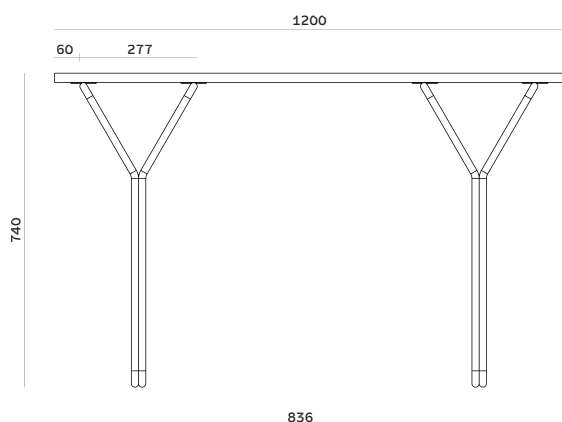

BERIT DESK POCKET

Size: W55 x L40 cm
Sales Unit: 1 pcs
Material: 100% Cotton

1001580	4002190
2016060	5001690
3010600	6017375

71210288	71210287
Black	Off White

SIZES