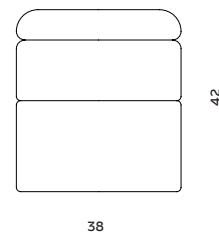

Pond Chair and Pouf

POND POUF / SIENA

Size: Ø38 x H42 cm
Sales Unit: 1 pcs
Care: Dry clean

1029825 4041325
2303645 5031915
3200405 6328535

31002025
Beige

31001106
Ocher

31000202
Rusty Shades

31000200
Rose Shades

31000204
Blue

POND POUF / SIENA

Size: Ø68 x H30 cm
Sales Unit: 1 pcs
Care: Dry clean

1037340 4051735
2380160 5039955
3250905 6411320

31002024
Beige

31001107
Ocher

31000203
Rusty Shades

31000201
Rose Shades

31000205
Blue

MATERIALS & CONSTRUCTION

Textile name: Siena
Composition: 54% Polyester/
36% Viscose/ 10% Linen
Martindale: 90.000
Pilling: 3-4

Frame: Chipboard frame and
solid wood
Foam: CME FR foam
Feet: Black polypropylene

Design: Broste Copenhagen
Manufactured: Europe

Certifications:
EN-16139
EN1021-1
EN1021-2

To see the specifications of each fabric
please go to overview on page 418.

SIZES