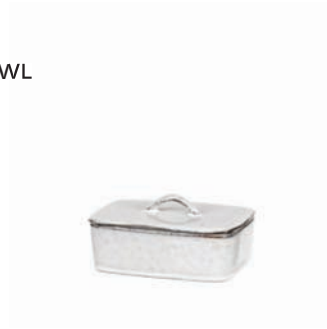

NORDIC SAND BUTTER BOWL WITH LID

Item: 14533243
Size: W12 x L15 x H5,5 cm
Sales Unit: 4 pcs
Color: Sand
Material: Reactive glazed stoneware
Info: Every item is finalised by hand and have unique variations in both shape, colour and glazing.