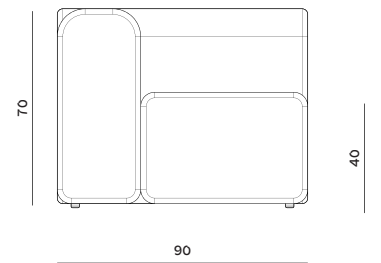

SIZES

POUF

CHAISE LONGUE

RIGHT CORNER

Freight is included in the prices within Europe.
Denmark and overseas markets are subject to freight charges.