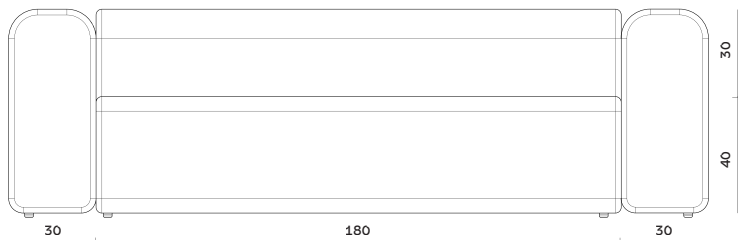

SIZES

Lagoon Modules / Siena

The Lagoon modules have a contemporary silhouette in calm and natural colours.

The low frame has a distinct lounge feel; however, the combination of a high back and short seating depth invites you to stay put for long conversations, a comfortable read or an impromptu snooze.