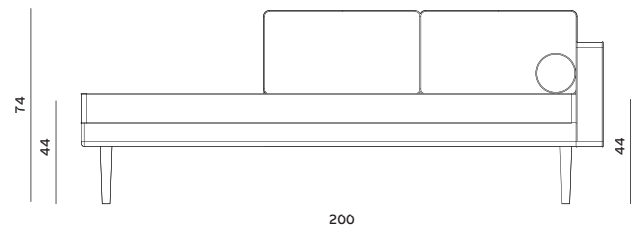

RIGHT SIDED CHAISE LONGUE