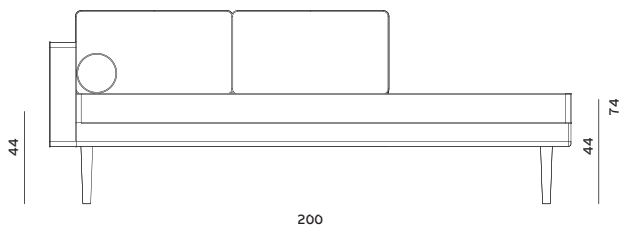

LEFT SIDED CHAISE LONGUE