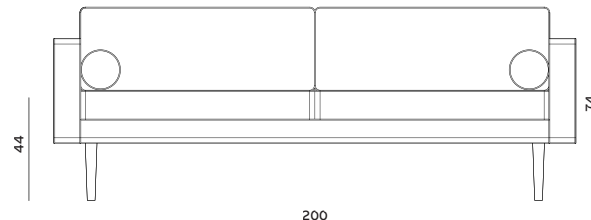

Wind / Velvet

The Wind collection offers interesting furniture pieces that master the delicate balance between straightforward Nordic minimalism and a soft, intimate expression.

The collection is upholstered with our classical thick velvet, making them as exquisite to look at as they are to touch.

The Wind collection comes with dark stained oak, natural oiled oak and black beech legs.

MATERIALS & CONSTRUCTION

Textile name: Velvet
Composition: 100% Polyester
Martindale: 45.000
Pilling: 4
Frame: Chipboard frame and solid wood
Foam: CME FR foam
Legs: Oak / Beech
Design: Broste Copenhagen
Manufactured: Europe
Certifications:
EN-16139
EN1021-1
EN1021-2

Care: Vacuum regularly or brush with a soft clothes brush - always in the direction of the nap. Dry clean only.

To see the specifications of each fabric please go to overview on page 418.

ARMCHAIR

Size: W84 x D88 x H74 cm, SH44 x SD58 cm
Sales Unit: 1 pcs

1058965 4081700
2600360 5063095
3396240 6649570

SOFA

Size: W200 x D88 x H74 cm, SH44 x SD58 cm
Sales Unit: 1 pcs

10107130 40148435
21090760 50114635
30719900 61180165

TEXTILE VELVET

TEXTILE VELVET

SOFA

SIZES