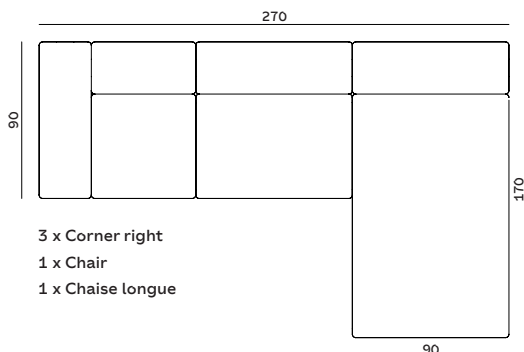

3 x Corner right
1 x Chair
1 x Chaise longue