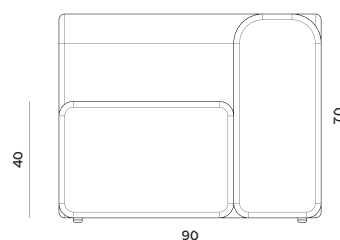

SIZES

Lagoon Modules / Siena

The Lagoon modules have a contemporary silhouette in calm and natural colours.

The low frame has a distinct lounge feel; however, the combination of a high back and short seating depth invites you to stay put for long conversations, a comfortable read or an impromptu snooze.