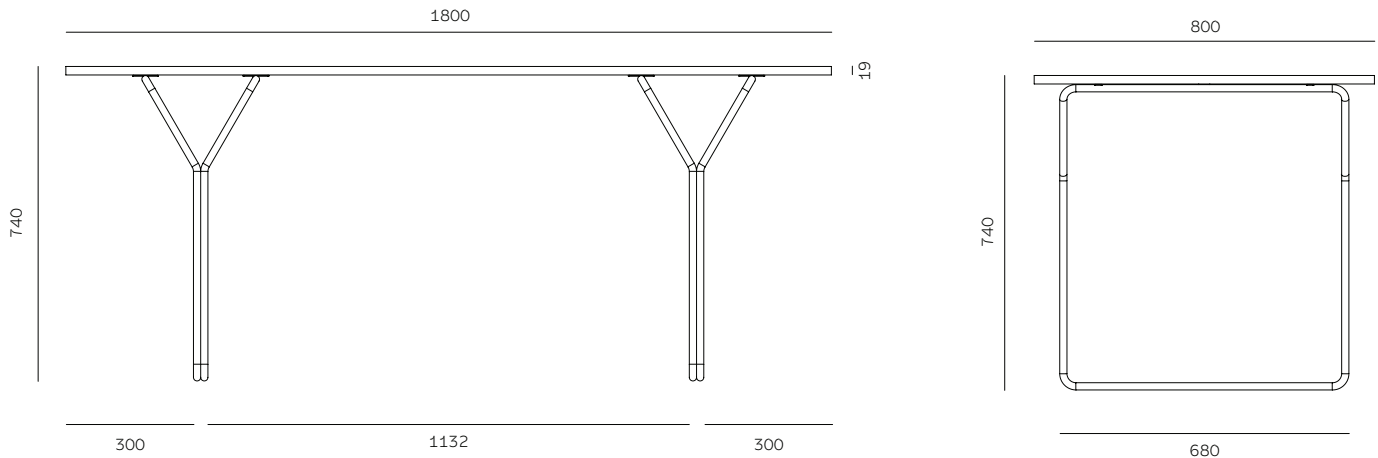

Berit Dining Table

The Berit Dining Table is a neat graphic masterpiece, available in two esteemed shades: Grey and black. The ash veneer tabletop gracefully rests upon the powder-coated steel legs, ingeniously crafted from two curved elements converging into a Y-shaped structure. This fusion of elegance and robustness is both seamless and unique, offering both style and functionality.

With ample room for up to 8 individuals, the table becomes a focal point for cherished gatherings. Its versatile colours effortlessly complement diverse interior settings, embodying authentic and inviting charm. Create memorable moments and enjoy meals with loved ones around the Berit Dining Table, where style and functionality converge.

BERIT DINING TABLE

Size: W80 x L180 x H74 cm, S/2
Sales Unit: 1 pcs
Material: Legs: Powder-coated steel, Top Plate: Laquered ash veneer
Care: Wipe with a soft, damp cloth

1063245 4087630
2643940 5067680
3425000 6696725

31000324 31000325
Black Grey

SIZES