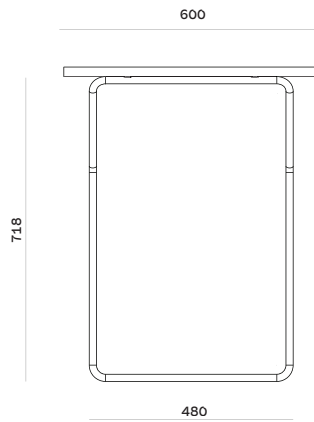

BERIT DESK POCKET

Size: W55 x L40 cm
Sales Unit: 1 pcs
Material: 100% Cotton

1001580	4002190
2016060	5001690
3010600	6017375

71210288	71210287
Black	Off White

SIZES