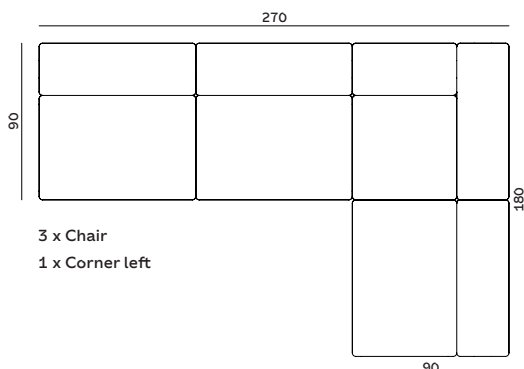

3 x Chair
1 x Corner left