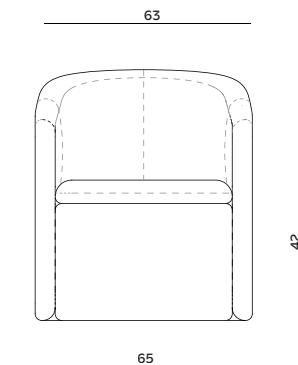

Pond Chair and Pouf

The Pond series embodies captivating proportions, creating an intimate and welcoming atmosphere. The chairs distinctive aesthetic envelops in warmth and style, with a fully upholstered design featuring clean lines, offering an equally delightful view from both the front and back. Complementing the chair are the Pond poufs, inspired by the charm of French Macaroons. These versatile pieces serve as footstools, extra seating, or even small tables when paired with a tray, adding a playful touch to the chair or any decor.

The Pond chair and poufs redefine furniture with its embrace of graceful curves and uncluttered lines, infusing organic charm and timeless vibrancy into living spaces, be it within apartments, hotels, or workplaces. Immerse yourself in the Pond collection and embrace its Nordic heritage and design ethos.

POND ARMCHAIR / SIENA

Size: W65 x D65 x H75 cm, SH42 x SD52 cm
Sales Unit: 1 pcs
Care: Dry clean

1057245 4079315
2582840 5061255
3384675 6630610

31001092
Latte

POND ARMCHAIR / SIENA

Size: W65 x D65 x H75 cm, SH42 x SD52 cm
Sales Unit: 1 pcs
Care: Dry clean

1057245 4079315
2582840 5061255
3384675 6630610

31001096
Ocher

MATERIALS & CONSTRUCTION

Textile name: Siena
Composition: 54% Polyester/
36% Viscose/ 10% Linen
Martindale: 90.000
Pilling: 3-4

Frame: Chipboard frame and
solid wood
Foam: CME FR foam
Feet: Black polypropylene

Design: Broste Copenhagen
Manufactured: Europe

Certifications:

EN-16139
EN1021-1
EN1021-2

To see the specifications of each fabric please go to overview on page 418.

SIZES