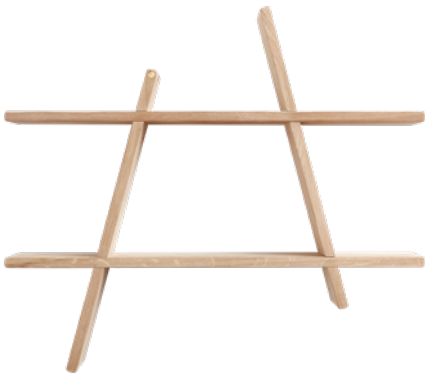

A-SHELF - LARGE

4-171020
100% Solid Oak
D12x78xH67 cm
Colli: 2 / EAN 5713524016055
Design: Andersen Design Team