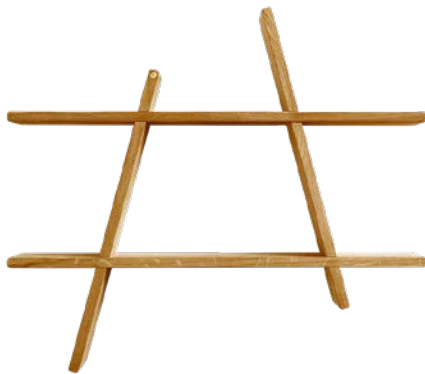

A-SHELF - LARGE

4-171050
100% solid oiled nature oak
D12x78xH67 cm
Colli: 2 / EAN 5713524043105
Design: Andersen Design Team