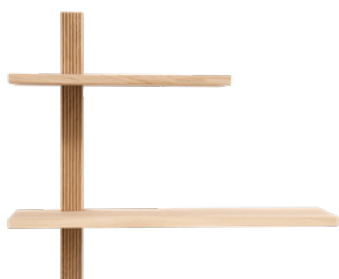

PHASE SHELF

4-425020
100% solid oak
L60xW18xH55 cm
Colli: 4 / EAN 5713524048032
Design: Says Who