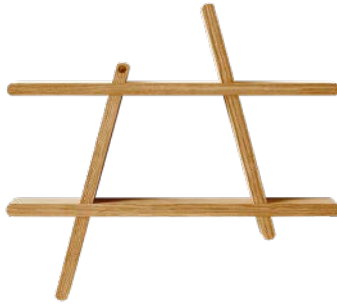

NEW

REED SHELF

4-443040  
100% solid oak - Smoked Oil  
L50xD12xH50 cm  
Colli: 4 / EAN 5713524051049  
Design: Andersen Design Team

A-SHELF - MEDIUM

4-170020  
 100% solid oak  
 L52xW9xH46 cm  
 Colli: 2 / EAN 5713524016048  
 Design: Andersen Design Team