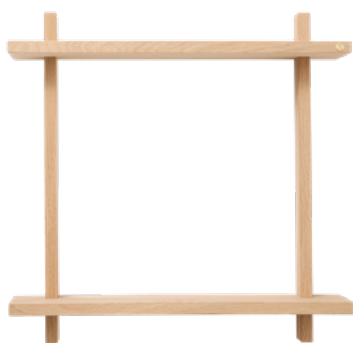

TREAT SHELF DOUBLE - LARGE

4-421520
100% solid oak
L50xW12xH50 cm
Colli: 4 / EAN 5713524048131
Design: Kira Usbeck