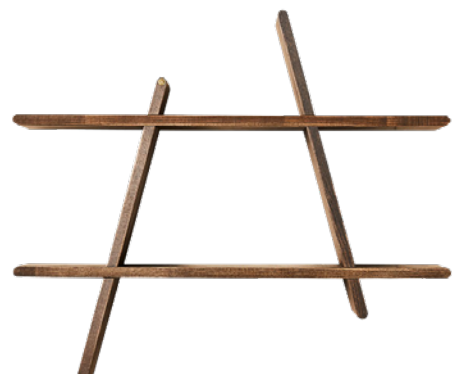

A-SHELF - LARGE

4-171040
100% solid smoked oiled ash
D12x78xH67 cm
Colli: 2 / EAN 5713524041033
Design: Andersen Design Team