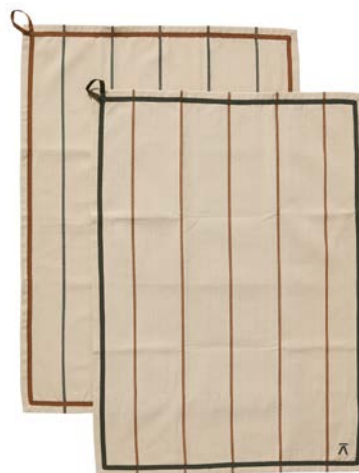

ANDERSEN TEATOWEL - S/2

4-414010
Cotton, Green/Brown
W50xL70 cm
Colli: 8 / EAN 5713524046793
Design: Kira Usbeck