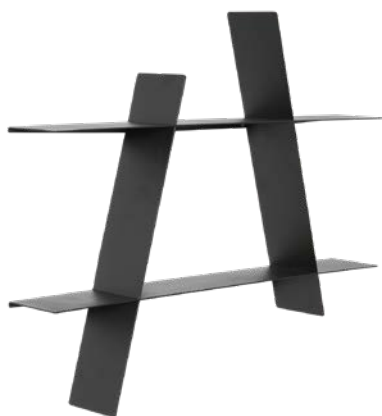

A-SHELF - LARGE

4-171070
Black Steel
D12x78xH67 cm
Colli: 2 / EAN 5713524045635
Design: Andersen Design Team