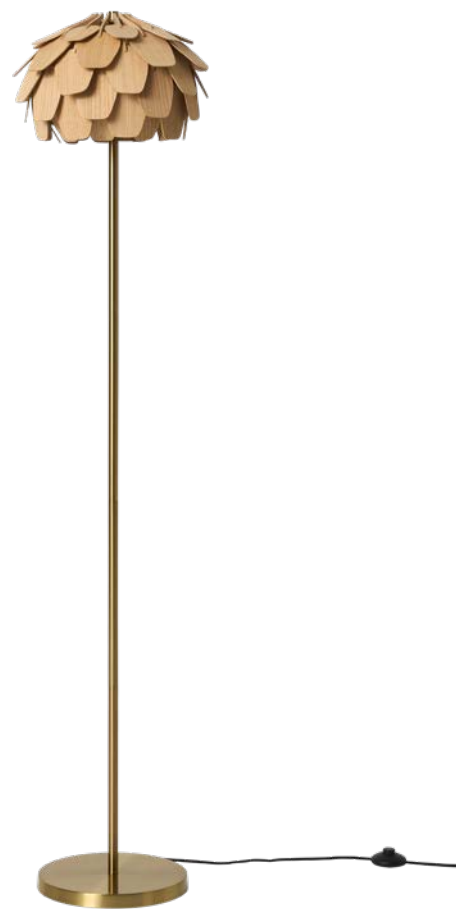

DALE TABLE LAMP

4-445002
Oak Veener – Matt Lacquer
Ø25xH55 cm
Colli: 1 / EAN 5713524051186
Design: Says Who

NEW