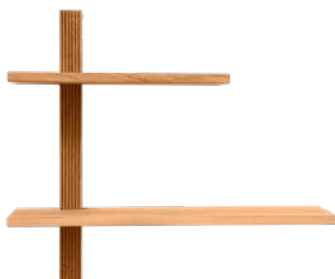

PHASE SHELF

4-425025
100% solid oiled nature oak
L60xW18xH55 cm
Colli: 4 / EAN 5713524048049
Design: Says Who