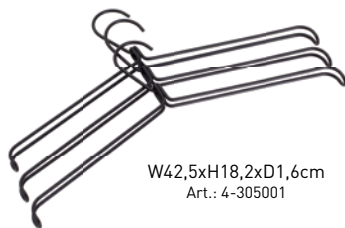

HANG IN HANGERS

W42,5xH18,2xD1,6cm
Art.: 4-305001