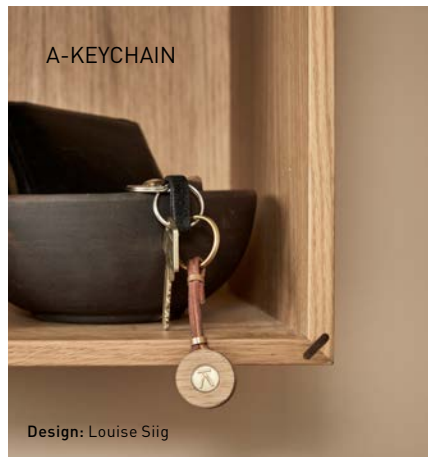

H40xØ3,5 cm  
Art.: 4-352003

CELEBRATING

H40xØ3,5 cm  
Art.: 4-352001

Design: Louise Sigg

A-KEYCHAIN

Design: Louise Siig

L110xØ2,8 cm  
Art.: 4-344020

We care for the environment and have developed a series that is based on social responsibility and sustainability. The MyTree series symbolises the world's trees, with their simple and elegant expression.