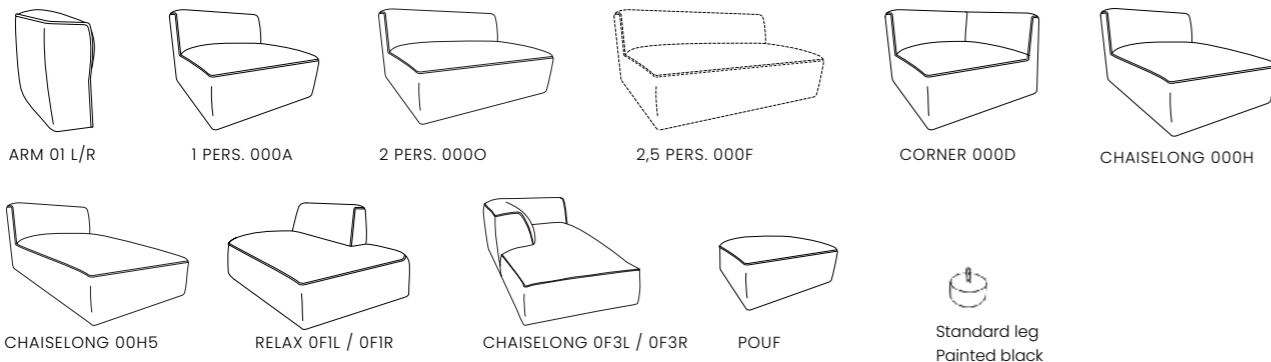

The modular design provides flexibility in arrangement, allowing the sofa's layout to be adjusted over time.

Please note that minor variations in dimensions and finish may occur due to handcrafted production.

The modules feature a "click system," making the sofa easy to assemble and disassemble.

Seat height: 44 cm / Seat depth: 69 cm

	Dimensions in cm	Fabric gr. 1	Fabric gr. 2	Fabric gr. 3	Fabric gr. 4	Fabric gr. 5	Fabric gr. 6
ARM 01 L/R	B23xD105xH74	306,-	324,-	356,-	486,-	609,-	803,-
1 PERS. 000A	B93xD105xH74	797,-	821,-	875,-	1.095,-	1.335,-	1.720,-
2 PERS. 000O	B144xD105xH75	1.114,-	1.152,-	1.225,-	1.529,-	1.872,-	2.416,-
2,5 PERS. 000F	B183xD105xH74	1.370,-	1.416,-	1.528,-	1.892,-	2.314,-	2.987,-
CORNER 000D	B104xD104xH74	1.044,-	1.082,-	1.177,-	1.545,-	1.916,-	2.507,-
CHAISELONG 000H	B93xD140xH74	956,-	1.002,-	1.066,-	1.305,-	1.585,-	2.033,-
CHAISELONG 00H5	B93xD160xH75	1.083,-	1.114,-	1.206,-	1.453,-	1.763,-	2.256,-
RELAX OFIL / OF1R	B141xD105xH74	1.147,-	1.165,-	1.273,-	1.558,-	1.900,-	2.443,-
CHAISELONG OF3L / OF3R	B105xD217xH75	1.816,-	1.862,-	1.990,-	2.435,-	2.942,-	3.748,-
POUF	B94xD62xH42	486,-	510,-	534,-	685,-	824,-	1.045,-

All prices are retail ex. VAT. For fire retardant foam 10% extra surcharge