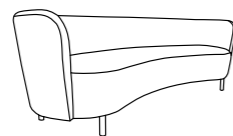

VALOR SOFA

The Valor Sofa exudes elegance and adds a warm, inviting touch to any room. Its soft, harmonious lines bring balance to the interior and invite relaxation.

The sofa is built on a solid wooden frame with nozag spring system and features seat cushions made of molded cold foam. The back cushions are made from polyether foam, providing both comfort and long-lasting durability.

Valor combines timeless design with functionality, quickly becoming a stylish and comfortable centerpiece.

Seat height: 47 cm / Seat depth: 59/60 cm

	Dimensions in cm	Fabric gr. 1	Fabric gr. 2	Fabric gr. 3	Fabric gr. 4	Fabric gr. 5	Fabric gr. 6
2,5 PERS. 2,5S BUE	B220xD93xH80	1.340,-	1.521,-	1.638,-	2.240,-	2.641,-	3.275,-
3 PERS. 3S BUE	B245xD99xH80	1.714,-	1.759,-	1.878,-	2.477,-	2.901,-	3.609,-

All prices are retail ex. VAT. For fire retardant foam 10% extra surcharge

2,5 PERS. 2,5S BUE