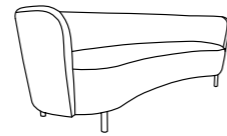

3 PERS 3S BUE