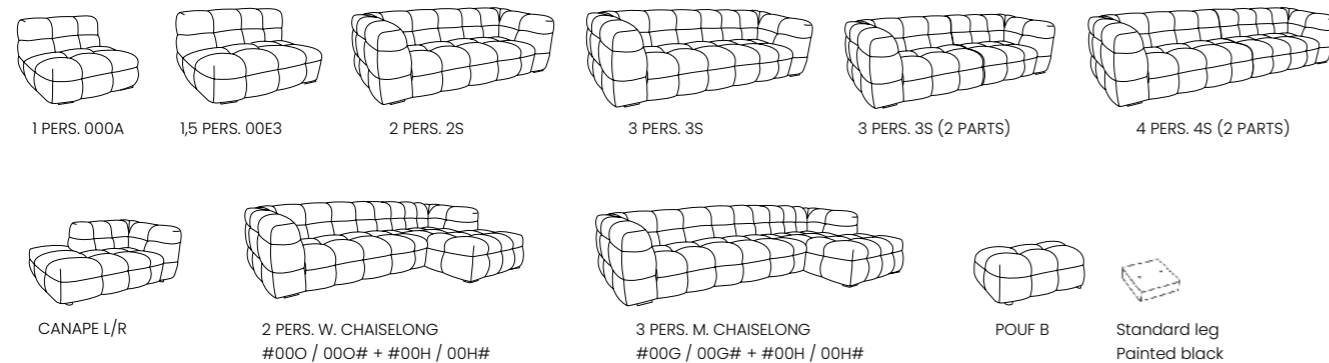

Please note that minor variations in dimensions and finish may occur due to handcrafted production.

The modules feature a "click system," allowing the sofa to be easily assembled and disassembled. The sofa is available in a wide range of fabrics and colors.

Seat height: 42 cm / Seat depth: 68 cm

	Dimensions in cm	Fabric gr. 1	Fabric gr. 2	Fabric gr. 3	Fabric gr. 4	Fabric gr. 5	Fabric gr. 6
1 PERS. 000A	B100xD105xH68	803,-	837,-	908,-	1.233,-	1.464,-	1.830,-
1,5 PERS. 00E3	B123xD105xH68	1.058,-	1.083,-	1.149,-	1.531,-	1.803,-	2.236,-
2 PERS. 2S	B208xD105xH68	1.569,-	1.633,-	1.754,-	2.263,-	2.644,-	3.248,-
3 PERS. 3S	B236xD105xH68	1.727,-	1.794,-	1.921,-	2.461,-	2.875,-	3.536,-
3 PERS. 3S (2 PARTS)	B236xD105xH68	1.767,-	1.826,-	1.950,-	2.808,-	3.267,-	3.996,-
4 PERS. 4S (2 PARTS)	B282xD105xH68	2.189,-	2.275,-	2.426,-	3.216,-	3.748,-	4.593,-
CANAPE L/R	B170xD105xH68	1.265,-	1.316,-	1.416,-	1.829,-	2.146,-	2.652,-
2 PERS. W. CHAISELONG #000 / 000# + #00H / 00H#	B292xD170xH68	2.870,-	2.974,-	3.174,-	3.926,-	4.571,-	5.600,-
3 PERS. W. CHAISELONG #00G / 00G# + #00H / 00H#	B320xD170xH68	3.031,-	3.135,-	3.342,-	4.179,-	4.869,-	5.968,-
POUF B	B95xD95xH42	505,-	532,-	587,-	771,-	931,-	1.187,-

All prices are retail ex. VAT. For fire retardant foam 10% extra surcharge