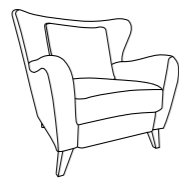

CUDDLE LOUNGE CHAIR

DESIGN: KURT SKOVBY

The Cuddle Lounge Chair is a classic and timeless armchair with an inviting, soft, and embracing design that adds warmth and personality to any space. It combines elegant design with great comfort, creating a relaxing seating experience.

Cuddle features a seat cushion made of molded cold foam and a loose back cushion filled with down and silicone, providing gentle support and a comfortable experience.

Seat height: 48 cm / Seat depth: 66 cm

	Dimensions in cm	Fabric gr. 1	Fabric gr. 2	Fabric gr. 3	Fabric gr. 4	Fabric gr. 5	Fabric gr. 6	Sheep
CHAIR IS	B96xD105xH89	872,-	934,-	996,-	1.392,-	1.705,-	2.187,-	3.934,-

All prices are retail ex. VAT. For fire retardant foam 10% extra surcharge

CHAIR IS