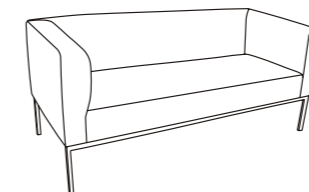

2 PERS. 2S
Black metal