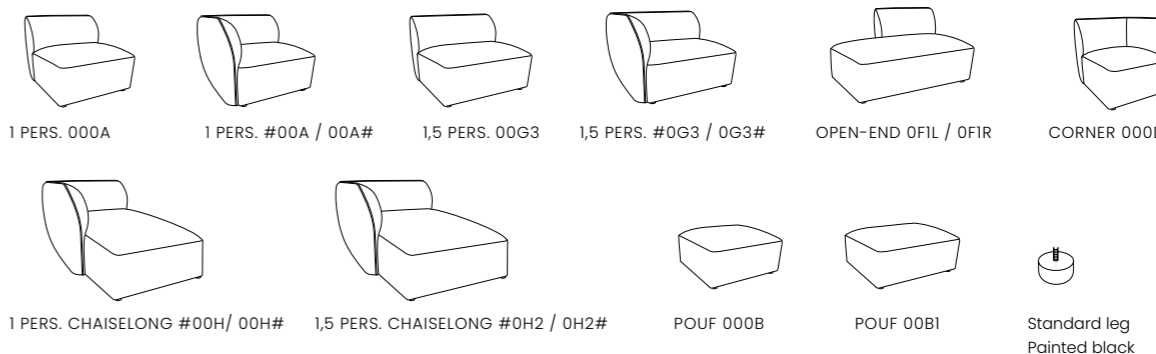

Each sofa is carefully crafted, and minor variations in dimensions and finish may occur as a natural part of the handmade production process. The modules feature a practical click system, making it easy to assemble, separate, or rearrange the configuration as your needs change.

The series is available in a wide selection of fabrics and colors, allowing you to create the exact look that fits your home.

Seat height: 43 cm / Seat depth: 62 cm

	Dimensions in cm	Fabric gr. 1	Fabric gr. 2	Fabric gr. 3	Fabric gr. 4	Fabric gr. 5	Fabric gr. 6
1 PERS. 000A	B77xD89xH74	670,-	695,-	735,-	870,-	1.055,-	1.350,-
1 PERS. #00A / 00A#	B95xD89xH74	960,-	1.000,-	1.060,-	1.265,-	1.525,-	1.945,-
1,5 PERS. 00G3	B96xD89xH74	770,-	785,-	860,-	1.000,-	1.220,-	1.565,-
1,5 PERS. #0G3 / 0G3#	B114xD89xH74	1.060,-	1.090,-	1.180,-	1.380,-	1.670,-	2.130,-
OPEN-END 0FIL / 0FIR	B140xD89xH74	945,-	975,-	1.040,-	1.190,-	1.435,-	1.830,-
CORNER 000D	B89xD89xH74	910,-	955,-	1.025,-	1.345,-	1.615,-	2.050,-
1 PERS. CHAISELONG #00H / 00H#	B95xD161xH74	1.260,-	1.305,-	1.390,-	1.575,-	1.895,-	2.400,-
1,5 PERS. CHAISELONG #0H2 / 0H2#	B114xD161xH74	1.380,-	1.420,-	1.520,-	1.725,-	2.080,-	2.640,-
POUF 000B	B77xD76xH44	415,-	450,-	480,-	580,-	710,-	920,-
POUF 00B1	B96xD76xH44	480,-	495,-	545,-	660,-	810,-	1.055,-

All prices are retail ex. VAT. For fire retardant foam 10% extra surcharge