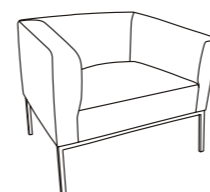

KEY SOFA

Key is an elegant and comfortable sofa where soft shapes and clean details come together in a timeless design. The clean lines give the sofa a warm and inviting appearance that fits naturally into both modern and classic interiors.

Key is designed with a focus on aesthetics, comfort, and durability. The sofa is constructed with a solid plywood frame and nozag springs, ensuring stability and consistent support.

The seat and back are upholstered with high-quality cold foam, providing excellent seating comfort and reliable everyday support.

The sofa is available in a wide selection of fabrics and colours.

Please note that minor variations in dimensions and finish may occur as a result of handcrafted production.

Seat height: 49 cm / Seat depth: 58 cm

	Mål i cm	Fabric gr. 1	Fabric gr. 2	Fabric gr. 3	Fabric gr. 4	Fabric gr. 5	Fabric gr. 6
1 PERS. 1S	B85xD79xH76	880,-	920,-	1.020,-	1.255,-	1.535,-	1.975,-
2 PERS. 2S	B145xD79xH76	735,-	770,-	850,-	1.035,-	1.265,-	1.625,-
3 PERS. 3S	B195xD79xH76	570,-	600,-	670,-	825,-	1.015,-	1.315,-
POUF	B88xD54xH47	275,-	290,-	320,-	395,-	480,-	620,-

All prices are retail ex. VAT. For fire retardant foam 10% extra surcharge

1 PERS. 1S
Black metal