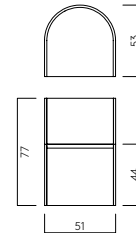

BAUHAUS DINING CHAIR