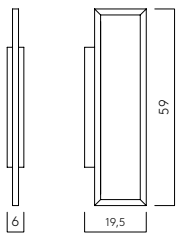

GEOMETRIC WALL LAMP