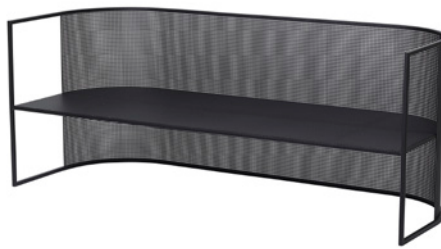

BAUHAUS LOUNGE BENCH
Item: 132000021
Colour: Black
Material: Powder Coated Galvanised Steel
Size: W170 x D64 x H67 cm, SH34 x SD64 cm
DKK 11.000 | EUR 1.590 | NOK 17.900
SEK 17.900 | GBP 1.390 | CHF 1.590