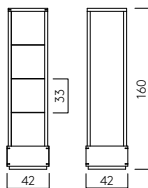

JAPANESE CABINET M