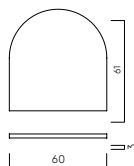

BAUHAUS LOUNGE CHAIR CUSHION