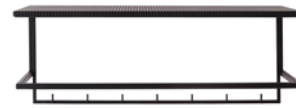

GRID COAT HANGER
Item: 127000700
Colour: Black
Material: Powder Coated Steel
Size: W75 x D28 x H28 cm

DKK 2.800 | EUR 399 | NOK 4.500
SEK 4.500 | GBP 369 | CHF 399