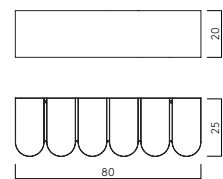

CURVED WALL SHELF
 Item: 130200103
 Colour: Black
 Material: Powder Coated Steel
 Size: W80 x D20 x H25 cm
 DKK 4.000 | EUR 599 | NOK 6.500
 SEK 6.500 | GBP 529 | CHF 599

CURVED PEDESTAL

CURVED BENCH

CURVED SIDE TABLE