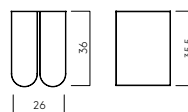

CURVED SIDE TABLE