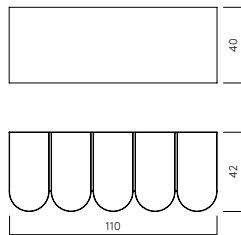

CURVED BENCH