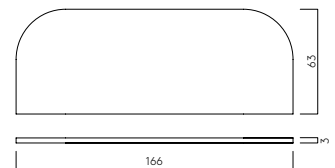

BAUHAUS LOUNGE BENCH CUSHION