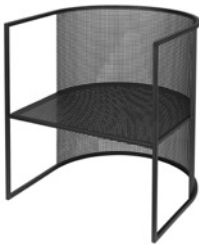

BAUHAUS LOUNGE CHAIR
Item: 131000100
Colour: Black
Material: Powder Coated Galvanised Steel
Size: W63 x D64 x H67 cm, SH34 x SD64 cm
DKK 6.000 | EUR 879 | NOK 9.800
SEK 9.800 | GBP 769 | CHF 879