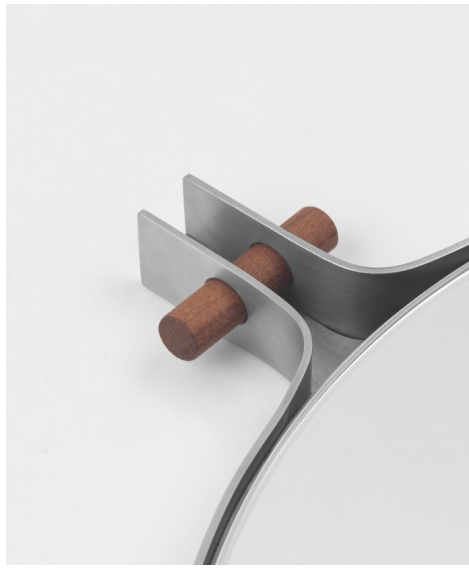

DKK 500 | EUR 69 | NOK 790
SEK 790 | GBP 59 | CHF 69

SHADOW CANDLE HOLDER
Item: 126100100
Colour: Black
Material: Powder Coated Steel
Size: W20 x D17 x H37 cm

DKK 600 | EUR 89 | NOK 990
SEK 990 | GBP 79 | CHF 89

MESH CANDLE HOLDER
Item: 126100200
Colour: Black
Material: Powder Coated Steel
Size: W28 x D3 x H17 cm

DKK 1.000 | EUR 149 | NOK 1.650
SEK 1.650 | GBP 129 | CHF 149

”The Dowel Mirror is defined by its sleek steel frame, centered with a walnut plug—perfect for any space where reflection is key, whether it’s your bedroom, bathroom, or beyond.”