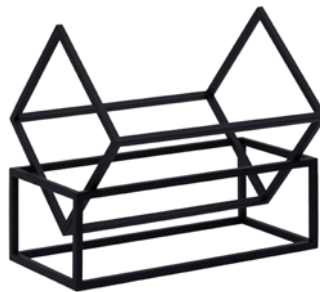

BOOK KEEPER

Item: 129200100
Colour: Black
Material: Powder Coated Steel
Size: W40 x D27 x H32 cm

DKK 1.500 | EUR 219 | NOK 2.450
SEK 2.450 | GBP 189 | CHF 219