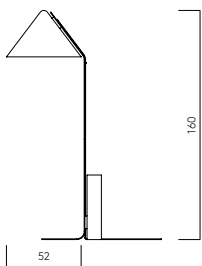

CONE FLOOR LAMP