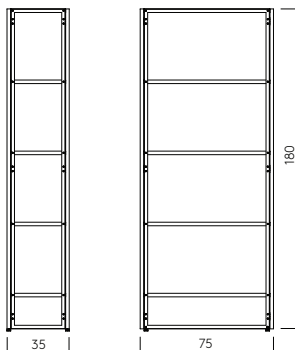

FOLDABLE SHELF
 Item: 127500110
 Colour: Brushed
 Material: Stainless Steel
 Size: W75 x D35 x H180 cm

DKK 11.000 | EUR 1.590 | NOK 17.900
 SEK 17.900 | GBP 1.390 | CHF 1.590

FOLDABLE CONSOLE
 Item: 127500120
 Colour: Brushed
 Material: Stainless Steel
 Size: W124 x D35 x H60 cm

DKK 8.200 | EUR 1.190 | NOK 13.500
 SEK 13.500 | GBP 999 | CHF 1.190

FOLDABLE SIDE TABLE
 Item: 127500115
 Colour: Brushed
 Material: Stainless Steel
 Size: W40 x D40 x H44 cm

DKK 5.400 | EUR 779 | NOK 8.900
 SEK 8.900 | GBP 699 | CHF 779