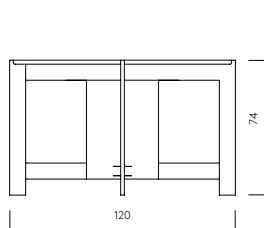

COLLECTOR DINING TABLE