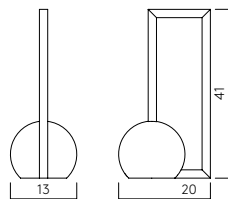

GEOMETRIC TABLE LAMP