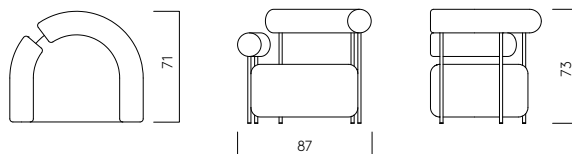

BOUCLÉ FABRIC

Fabricant: One Mario Sirtori
Composition: 34% Viscose/
33% Acrylic/17% Wool
Info: Orsetto 09/12 Bouclé
80.000 Martindale EN ISO 12947
Frame: Brushed Stainless Steel
Foam: CMHR 50250, HR 40045

DKK 16.000 | EUR 2.290 | NOK 26.990
SEK 26.990 | GBP 1.890 | CHF 2.290

*The right sided Solitude Chair is Made to Order – ask your salesperson for more information.

SOLITUDE LOUNGE CHAIR