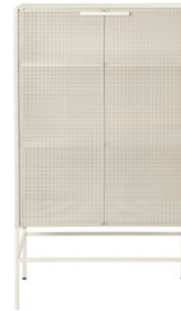

GRID CABINET
Item: 132000027
Colour: Beige
Material: Powder Coated Steel
Size: W76 x D45 x H131 cm

DKK 14.900 | EUR 2.190 | NOK 24.800
SEK 24.800 | GBP 1.790 | CHF 2.190