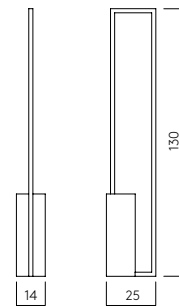

GEOMETRIC FLOOR LAMP