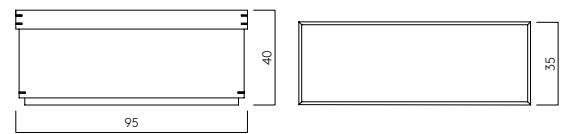

JAPANESE TRAY TABLE M

The mark of responsible forestry

● Look for our FSC® certified products