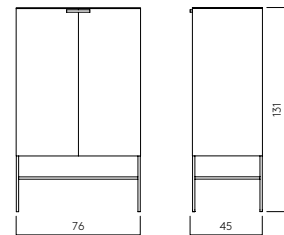

GRID CABINET
Item: 132000027
Colour: Beige
Material: Powder Coated Steel
Size: W76 x D45 x H131 cm

DKK 14.900 | EUR 2.190 | NOK 24.800
 SEK 24.800 | GBP 1.790 | CHF 2.190

GRID WALL CABINET

GRID SIDEBOARD