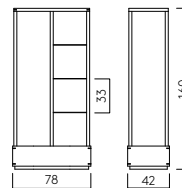

JAPANESE CABINET L

The mark of responsible forestry

● Look for our FSC® certified products

All prices are Recommended Retail Prices and subject to change.