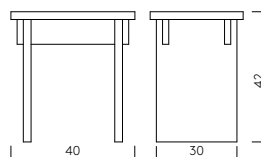

ARTISAN STOOL

The mark of responsible forestry

● Look for our FSC® certified products

All prices are Recommended Retail Prices and subject to change.