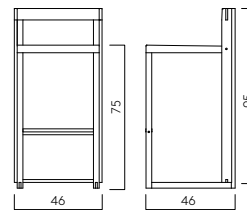

OUTLINE BAR CHAIR HIGH

● Look for our FSC® certified products

All prices are Recommended Retail Prices and subject to change.