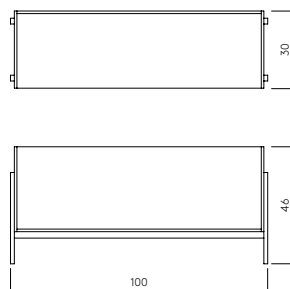

STACK FLOOR SHELF TOP/MID/BOTTOM