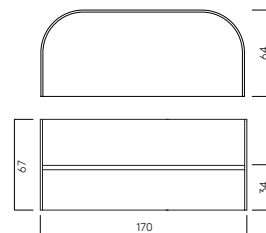

BAUHAUS LOUNGE BENCH