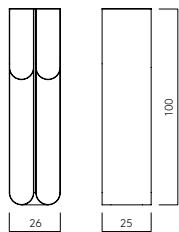

CURVED PEDESTAL