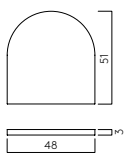

BAUHAUS DINING CHAIR CUSHION