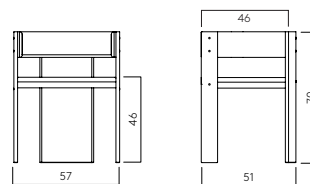

COLLECTOR DINING CHAIR

● Look for our FSC® certified products

All prices are Recommended Retail Prices and subject to change.