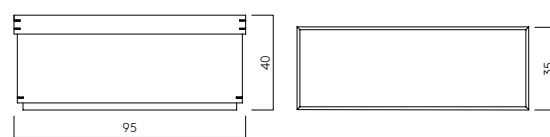

JAPANESE TRAY TABLE - M

Look for our FSC® certified products

All prices are Recommended Retail Prices and subject to change.