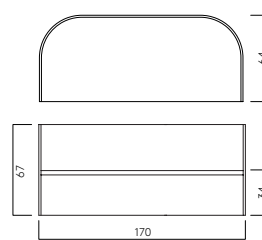

BAUHAUS LOUNGE BENCH