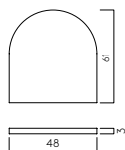

BAUHAUS DINING CHAIR CUSHION