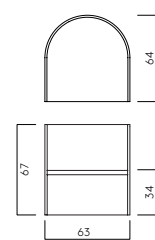

BAUHAUS LOUNGE CHAIR