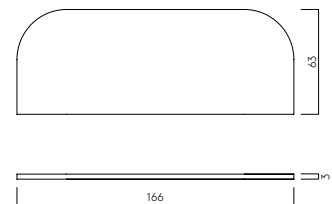

BAUHAUS LOUNGE BENCH CUSHION