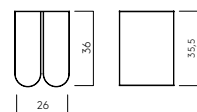

CURVED SIDE TABLE