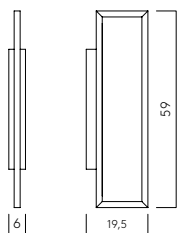

GEOMETRIC WALL LAMP LARGE