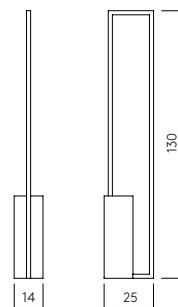

GEOMETRIC FLOOR LAMP