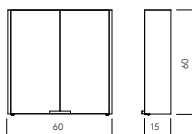

### GRID SIDEBOARD

Item: 127100100

Colour: Black

Material: Powder Coated Steel

Size: W160 x D36 x H72 cm

DKK 14.900 | EUR 2.390 | NOK 24.800  
SEK 25.000 | GBP 2.100 | CHF 2.500

GRID WALL CABINET

GRID SIDEBOARD