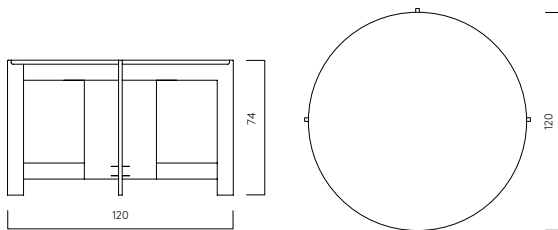

COLLECTOR DINING TABLE