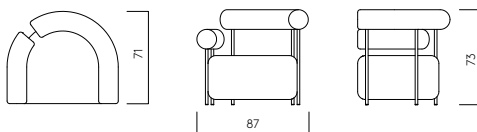

SOLITUDE LOUNGE CHAIR