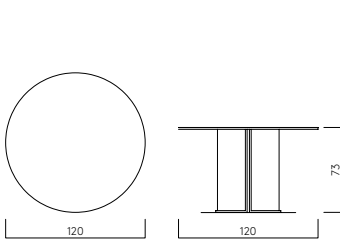

### BAUHAUS LOUNGE CHAIR

Item: 131000100

Colour: Black

Material: Powder Coated Galvanized Steel

Size: W63 x D64 x H67 cm, SH34 x SD64 cm

DKK 7.200 | EUR 1.129 | NOK 1.1200  
SEK 11.700 | GBP 990 | CHF 1.190