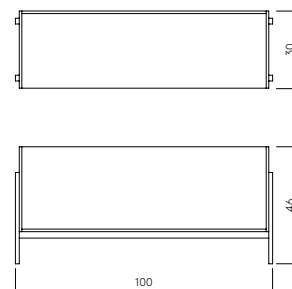

STACK FLOOR SHELF – TOP/MID/BOTTOM