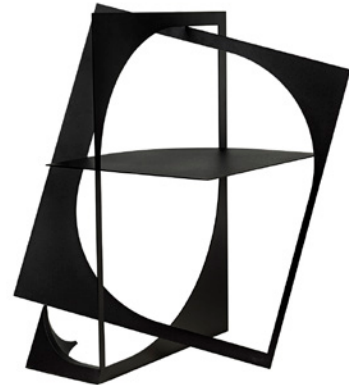

FRAME SCULPTURE
Item: 400400459
Colour: Black
Material: Powder Coated Steel
Size: W60 x D50 x H80 cm

DKK 12.000 | EUR 1.889 | NOK 18.800
SEK 19.500 | GBP 1.650 | CHF 2.000

DKK 1.200 | EUR 189 | NOK 1.850
SEK 1.950 | GBP 160 | CHF 200

DKK 3.200 | EUR 489 | NOK 5.000
SEK 5.200 | GBP 440 | CHF 520

DKK 1.400 | EUR 220 | NOK 2.160
SEK 2.200 | GBP 190 | CHF 230