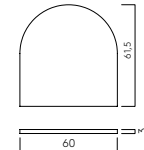

BAUHAUS LOUNGE CHAIR CUSHION