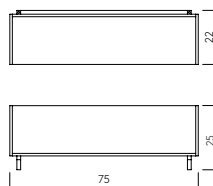

STACK WALL SHELF