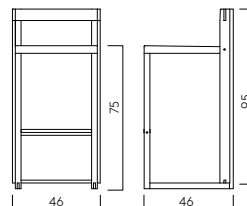

OUTLINE BAR CHAIR

Look for our FSC® certified products

All prices are Recommended Retail Prices and subject to change.