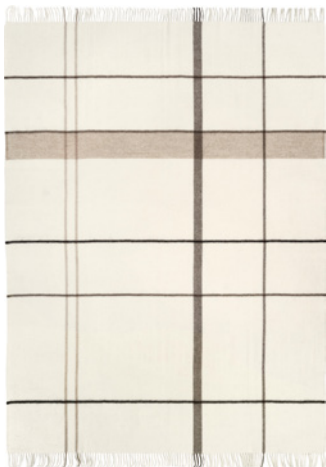

Throws

GRADIENT THROW
Item: 200200229
Colour: Natural Beige
Material: 50% Alpaca/50% Wool
Size: W140 x L240 cm

DKK 1.800 | EUR 279 | NOK 2.800
SEK 2.900 | GBP 250 | CHF 290