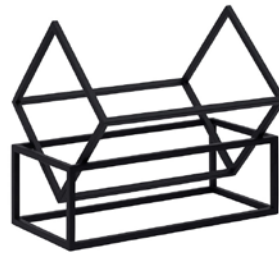

BOOK KEEPER

Item: 129200100

Colour: Black

Material: Powder Coated Steel

Size: W27 x L38 cm

DKK 1.500 | EUR 235 | NOK 2.350
SEK 2.450 | GBP 210 | CHF 250