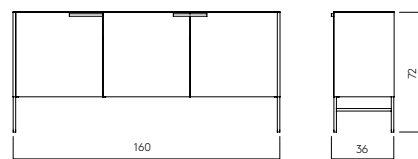

### GRID SIDEBOARD

Item: 127100100

Colour: Black

Material: Powder Coated Steel

Size: W160 x D36 x H72 cm

DKK 14.900 | EUR 2.390 | NOK 24.800  
SEK 25.000 | GBP 2.100 | CHF 2.500

GRID WALL CABINET

GRID SIDEBOARD