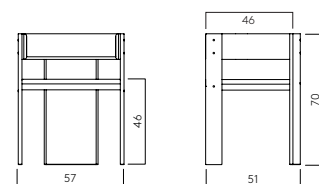

COLLECTOR DINING CHAIR

Look for our FSC® certified products

All prices are Recommended Retail Prices and subject to change.