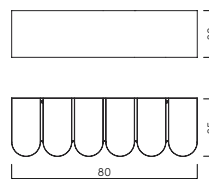

### CURVED SIDE TABLE

Item: 130100200  
 Colour: Black  
 Material: Powder Coated Steel  
 Size: W26 x D35,5 x H36 cm

DKK 2.500 | EUR 389 | NOK 4.000  
 SEK 4.100 | GBP 340 | CHF 400

CURVED PEDESTAL

CURVED BENCH