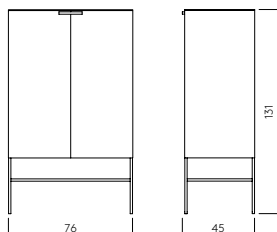

#### GRID CABINET

Item: 127100200

Colour: Black

Material: Powder Coated Steel

Size: W76 x D45 x H131 cm

DKK 14.900 | EUR 2.390 | NOK 24.800  
SEK 25.000 | GBP 2.100 | CHF 2.500