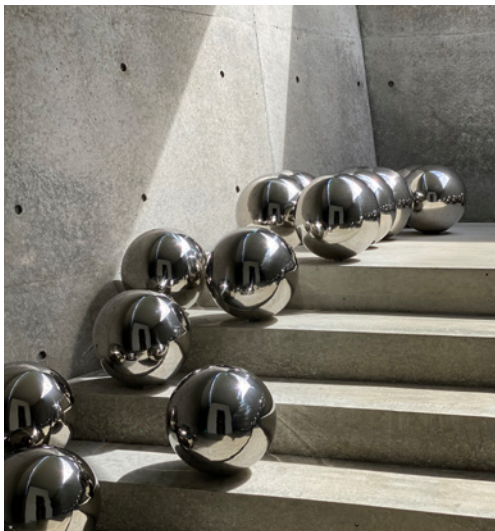

Valley Gallery, Yayoi Kusama.
Art is an Endless Struggle, Art is Love, Art is Life, Naoshima